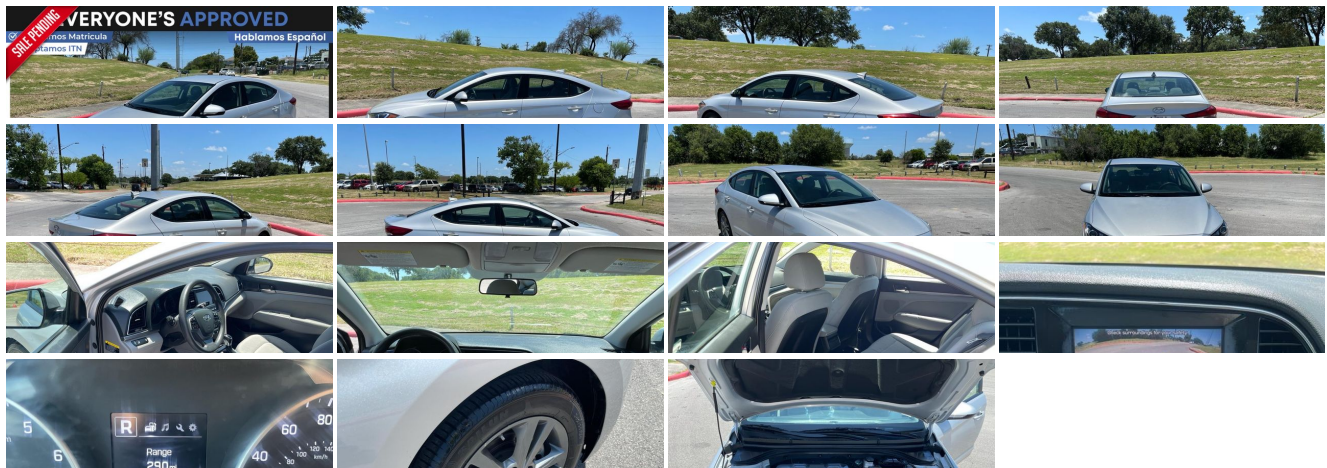

Discounted Cash Price \$14,598

View this vehicle on our website at 210autocredit.com

210-245-6955

402 N General McMullen Dr. , San Antonio, TX 78237

- Photos
- Details
- Contact

Specifications:

Year:	2018
VIN:	5NPD84LF6JH385845
Make:	Hyundai
Stock:	622
Model/Trim:	Elantra SEL
Condition:	Pre-Owned
Body:	Sedan
Exterior:	SILVER
Engine:	Engine: 2.0L DOHC 16V 4-Cylinder D-CVVT MPI
Interior:	GRAY Cloth
Mileage:	56,779
Drivetrain:	Front Wheel Drive
Economy:	City 28 / Highway 37

Vehicle Description

Top Reasons to buy from 210 Auto Credit:

- We have a RIGOROUS vehicle SELECTION PROCESS to ensure the safety of your NEW PURCHASE
- We go the extra mile to ensure ALL our vehicles have a COMPLETE DETAIL.
- Comprehensive Coverage available to PROTECT your asset
- Affordable Ownership
- Flexible Down Payments
- 125 Point Inspection
- 24 Month FREE Maintenance Plan included
- We take pride in delivering vehicles 100% mechanically and cosmetically.