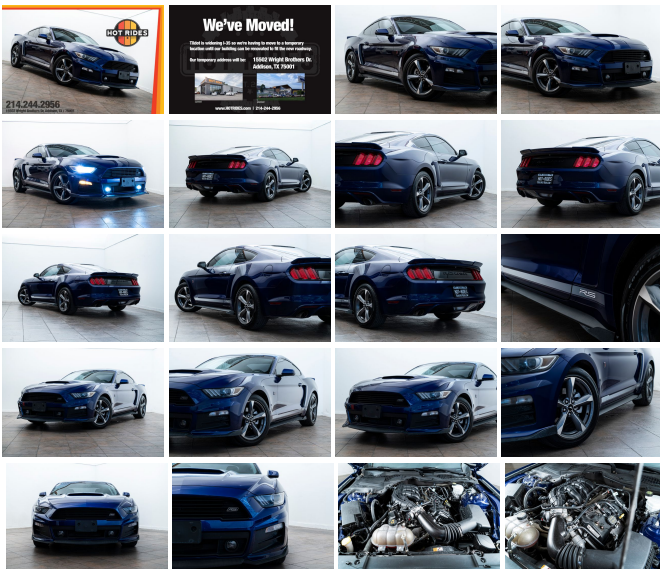

# 2015 Ford Mustang Roush RS Sport 1 OF 5 Produced

View this car on our website at [texashotrides.com/6991430/ebrochure](http://texashotrides.com/6991430/ebrochure)

Our Price **\$24,997**

## Specifications:

**Year:** 2015  
**VIN:** 1FA6P8AM9F5372802  
**Make:** Ford  
**Model/Trim:** Mustang Roush RS Sport 1 OF 5 Produced  
**Condition:** Pre-Owned  
**Body:** Coupe  
**Exterior:** Deep Impact Blue Metallic  
**Engine:** ENGINE: 3.7L TI-VCT V6  
**Interior:** Black Cloth  
**Transmission:** TRANSMISSION: 6-SPEED MANUAL  
**Mileage:** 27,652  
**Drivetrain:** Rear Wheel Drive  
**Economy:** City 17 / Highway 28

**2015 FORD MUSTANG ROUSH  
SPORT IN "DEEP IMPACT BLUE  
METALLIC!"**

Here it is! An amazing car with tons of power, appeal, and most importantly; ENJOYMENT! These cars are extremely fun to drive and turn heads!

**WE  
FINANCE!**

BEAUTIFUL DARK BLUE METALLIC  
EXTERIOR

SPORTY BLACK CLOTH INTERIOR

POWERFUL 3.7L 305HP V6 ENGINE

SMOOTH 6-SPEED MANUAL  
TRANSMISSION

CLEAN CARFAX, NO ACCIDENTS

LOADED WITH ALL THE RIGHT FACTORY  
OPTIONS & AMENITIES