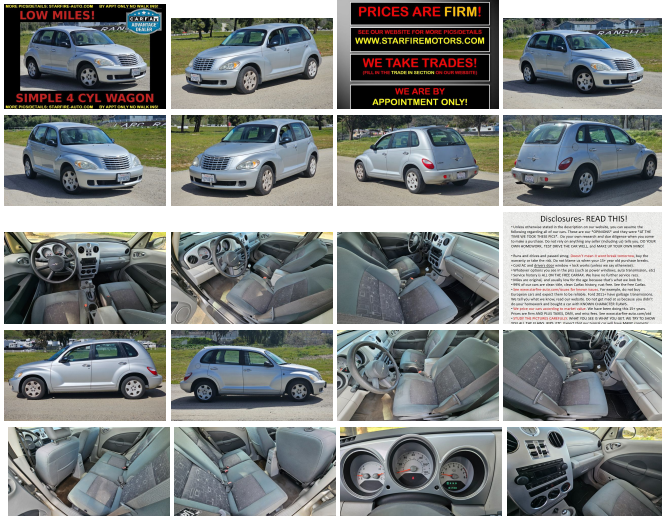

LOW MILES!

CARFAX ADVANTAGE DEALER

SIMPLE 4 CYL WAGON

MORE PICS/DETAILS: STARFIRE-AUTO.COM BY APPT ONLY NO WALK INS!

Our Price **\$3,690**

Specifications:

Year: 2007
VIN: 3A4FY48B37T630182
Make: Chrysler
Stock: DF0822671C
Model/Trim: PT Cruiser
Condition: Pre-Owned
Body: Sedan
Exterior: Bright Silver Metallic
Engine: 2.4L DOHC SMPI 16-VALVE I4 ENGINE
Interior: Pastel Slate Gray Cloth
Transmission: 4-SPEED AUTOMATIC VLP TRANSMISSION
Mileage: 101,938
Drivetrain: Front Wheel Drive
Economy: City 21 / Highway 26

PLEASE READ THIS SECTION!

- JUST A SIMPLE, REGULAR CAR
- POWER WINDOWS AND LOCKS
- AUTOMATIC TRANSMISSION
- RUNS AND DRIVES AND PASSED SMOG
- SEE THE PICS, WHAT YOU SEE IS WHAT YOU GET
- ADD ~15% TO THE PRICE TO GET THE TOTAL AFTER TAXES/DMV FEES

EVERYTHING WE KNOW IS ON OUR FAQ PAGE: WWW.STARFIRE-AUTO.COM/FAQ

WE ARE BY APPOINTMENT ONLY.

OUR PRICES ARE NOT NEGOTIABLE!

Vehicle History Report : as Of 05/02/2024

Snapshot

2007 CHRYSLER PT CRUISER

No accidents or damage reported to CARFAX

*carfax Snapshot is a reflection of available information on the date the report was pulled. carfax is constantly being updated with new information and is subject to change at any time.

Our Location :