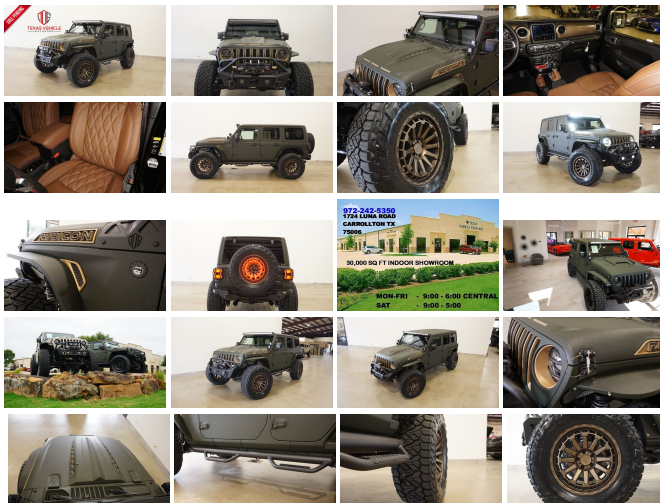

2021 Jeep Wrangler Unlimited Rubicon 4X4 DUPONT KEVLAR,LIFTED,LED'S

View this car on our website at tveauto.com/6990629/ebrochure

Our Price **\$86,900**

Specifications:

Year:	2021
VIN:	1C4HJXFG7MW728575
Make:	Jeep
Stock:	728575
Model/Trim:	Wrangler Unlimited Rubicon 4X4 DUPONT KEVLAR,LIFTED,LED'S
Condition:	Pre-Owned
Body:	SUV
Exterior:	Green
Engine:	ENGINE: 3.6L V6 24V VVT ETORQUE UPG I
Interior:	Brown Leather
Transmission:	TRANSMISSION: 8-SPEED AUTOMATIC (850RE)
Mileage:	80
Drivetrain:	4 Wheel Drive
Economy:	City 17 / Highway 23

NATION WIDE FINANCING

SUBMIT CREDIT APP [WWW.TVEAUTO.COM](https://www.tveauto.com)

OR CALL 972-242-5350

"TANK GREEN EDITION"

CUSTOM BUILT **KEVLAR** 2021 JEEP
WRANGLER JL UNLIMITED RUBICON 4X4
WITH 25R PACKAGE