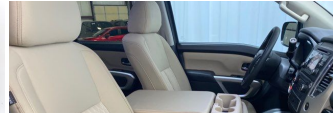

Details

Contact

Specifications:

Year:	2017
VIN:	1N6AA1EK6HN529742
Make:	Nissan
Stock:	3565
Model/Trim:	Titan SV
Condition:	Pre-Owned
Body:	Pickup Truck
Exterior:	Gun Metallic
Engine:	Engine: 5.6L V8
Interior:	Beige Cloth
Mileage:	120,890
Drivetrain:	Rear Wheel Drive
Economy:	City 15 / Highway 21