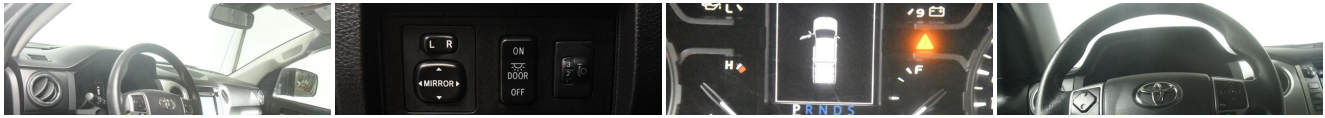

Specifications:

Year:	2018
VIN:	5TFUY5F18JX734577
Make:	Toyota
Stock:	4565
Model/Trim:	Tundra SR5
Condition:	Pre-Owned
Body:	Pickup Truck
Exterior:	Magnetic Gray Metallic
Engine:	Engine: 5.7L V8 DOHC 32V w/i-Force -inc: acoustic control induction System (ACIS), dual independent variable valve timing w/intelligence and 4-2-1 tubular stainless steel exhaust manifold
Interior:	Black Cloth
Mileage:	37,893
Drivetrain:	4 Wheel Drive
Economy:	City 13 / Highway 17

Vehicle Description

FREE LIFETIME POWERTRAIN WARRANTY (See Website for Complete Details - not available on Range Rover, Porsche or vehicles with over 100,000 miles). Dan Merriam's Sound Auto Wholesalers is A PLUS RATED by the Better Business Bureau -HIGHEST RATING POSSIBLE. Every vehicle is VALUE PRICED & SOUND AUTO CERTIFIED. CLICK ON THE {CARVANA? CARMAX?} TAB TO SEE HOW WE PROVIDE MORE VALUE AND CONVENIENCE THAN THE NATIONAL COMPETITORS.

Installed Options

Interior

- 3-Passenger Front Bench Seat -inc: 40/20/40 split fold-down and 4-way manual adjustable front seats
- Engine Immobilizer
- Gauges -inc: Speedometer, Odometer, Voltmeter, Oil Pressure, Engine Coolant Temp, Tachometer, Trip Odometer and Trip Computer
- Manual Tilt Steering Column- Power 1st Row Windows w/Driver 1-Touch Down
- Power Door Locks w/Autolock Feature- Power Rear Windows
- Remote Keyless Entry w/Integrated Key Transmitter, 4 Door Curb/Courtesy and Panic Button
- Trip Computer- 1 Seatback Storage Pocket- 3 12V DC Power Outlets
- 60-40 Folding Split-Bench Front Facing Fold-Up Cushion Rear Seat - Air Filtration
- Analog Appearance- Cruise Control w/Steering Wheel Controls
- Dashboard Storage, Driver / Passenger And Rear Door Bins
- Day-Night Rearview Mirror- Delay Off Interior Lighting- Delayed Accessory Power
- Distance Pacing- Driver And Passenger Visor Vanity Mirrors- Driver Foot Rest
- Driver Seat- Fabric Seat Trim- Front And Rear Map Lights
- Front Center Armrest w/Storage- Front Cupholder- Full Carpet Floor Covering
- Full Cloth Headliner- HVAC -inc: Underseat Ducts
- Illuminated Entry System -inc: illumination for cab and driver footwell
- Interior Trim -inc: Metal-Look Instrument Panel Insert, Metal-Look Door Panel Insert and Metal-Look Interior Accents
- Locking Glove Box
- Manual Adjustable Front Head Restraints and Manual Foldable Rear Head Restraints
- Manual Air Conditioning
- Mini Overhead Console w/Storage and 3 12V DC Power Outlets - Outside Temp Gauge
- Passenger Seat- Pickup Cargo Box Lights- Rear Cupholder
- Rear Under-Seat Storage Compartment- Seats w/Cloth Back Material- Systems Monitor
- TRD Shift Knob

Exterior

Option Packages

Factory Installed Packages