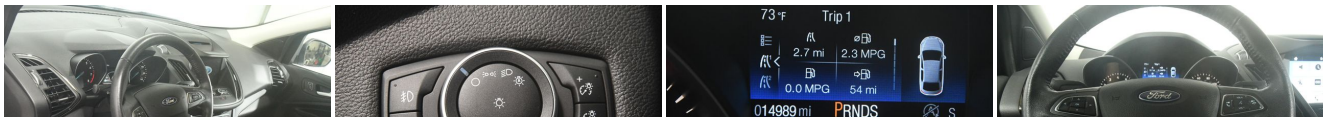

Specifications:

Year:	2018
VIN:	1FMCU9HD4JUA88036
Make:	Ford
Stock:	4563
Model/Trim:	Escape SEL
Condition:	Pre-Owned
Body:	SUV
Exterior:	Ingot Silver Metallic
Engine:	ENGINE: 1.5L ECOBOOST
Interior:	Charcoal Black Leather
Mileage:	14,988
Drivetrain:	4 Wheel Drive
Economy:	City 22 / Highway 28

Vehicle Description

FREE LIFETIME POWERTRAIN WARRANTY (See Website for Complete Details - not available on Range Rover, Porsche or vehicles with over 100,000 miles). Dan Merriam's Sound Auto Wholesalers is a PLUS RATED by the Better Business Bureau -HIGHEST RATING POSSIBLE. Every vehicle is VALUE PRICED & SOUND AUTO CERTIFIED. CLICK ON THE {CARVANA? CARMAX?} TAB TO SEE HOW WE PROVIDE MORE VALUE AND CONVENIENCE THAN THE NATIONAL COMPETITORS.

Installed Options

Interior

- Full Carpet Floor Covering -inc: Carpet Front And Rear Floor Mats
- Gauges -inc: Speedometer, Odometer, Engine Coolant Temp, Tachometer, Trip Odometer and Trip Computer
- Power 1st Row Windows w/Driver 1-Touch Up/Down
- Power Door Locks w/Autolock Feature
- Power Rear Windows and Fixed 3rd Row Windows
- Remote Keyless Entry w/Integrated Key Transmitter, Illuminated Entry and Panic Button
- SYNC Connect -inc: remotely start, lock and unlock vehicle, schedule specific times to remotely start vehicle, locate parked vehicle, check vehicle status and Wi-Fi hotspot connects up to 10 devices, service for 5 years
- Trip Computer- 2 Seatback Storage Pockets- 4 12V DC Power Outlets
- 60-40 Folding Split-Bench Front Facing Manual Reclining Fold Forward Seatback Leather Rear Seat
- Air Filtration- Analog Appearance- Cargo Area Concealed Storage
- Cargo Space Lights- Carpet Floor Trim- Compass
- Cruise Control w/Steering Wheel Controls- Day-Night Rearview Mirror
- Delayed Accessory Power
- Driver And Passenger Visor Vanity Mirrors w/Driver And Passenger Illumination
- Driver Foot Rest- Driver Seat- Dual Zone Front Automatic Air Conditioning
- FOB Controls -inc: Cargo Access- Fade-To-Off Interior Lighting
- Front Center Armrest and Rear Center Armrest- Front Cupholder- Front Map Lights
- Full Cloth Headliner
- Full Floor Console w/Covered Storage, Mini Overhead Console w/Storage and 4 12V DC Power Outlets
- HVAC -inc: Underseat Ducts and Console Ducts
- Heated Leather-Trimmed Front Bucket Seats -inc: 10-way power driver seat (includes power lumbar and power recline) and 4-way manual front passenger (fore/aft w/manual recline)
- Illuminated Glove Box
- Interior Concealed Storage, Driver / Passenger And Rear Door Bins, 2nd Row Underseat Storage and Audio Media Storage
- Interior Trim -inc: Colored Instrument Panel Insert, Metal-Look Door Panel Insert, Colored Console Insert and Chrome/Metal-Look Interior Accents
- Keypad- Leather/Metal-Look Gear Shifter Material- Leather/Metal-Look Steering Wheel

Option Packages

Factory Installed Packages

ENGINE: 1.5L ECOBOOST

-inc: auto start-stop technology

FORD SAFE & SMART PACKAGE