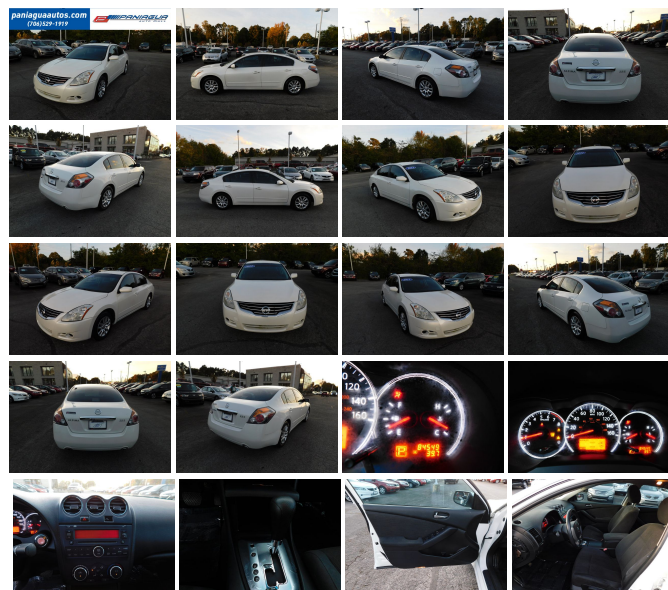

2012 NISSAN Altima

View this car on our website at paniaguaautos.com/6990105/ebrochure

paniaguaautos.com
(706)529-1919

Our Price **\$7,900**

Specifications:

Year: 2012
VIN: 1N4AL2AP9CC222709
Make: NISSAN
Stock: 3625
Model/Trim: Altima
Condition: Pre-Owned
Exterior: White
Engine: 2.5L 4 CYLINDER
Interior: Black Cloth
Transmission: AUTOMATIC
Mileage: 84,549
Drivetrain: Front Wheel Drive

2012 NISSAN ALTIMA 2.5L 4 CYLINDER AUTOMATIC CLOTH INTERIOR

2012 NISSAN Altima

Paniagua Auto Mall - 706-529-1919 & 423-472-4045 - View this car on our website at paniaguaautos.com/6990105/ebrochure

Our Location :

Exterior

- 16" x 7.0" steel wheels w/full wheel covers - Body-color bumpers
- Body-color door handles- Body-color grille- Body-color pwr mirrors
- Bright side-window molding- Compact spare tire- Full size trunk lid trim
- Halogen headlights- P215/60R16 all-season tires
- Speed-sensitive variable intermittent windshield wipers -inc: mist feature
- UV reducing glass w/dark upper windshield band