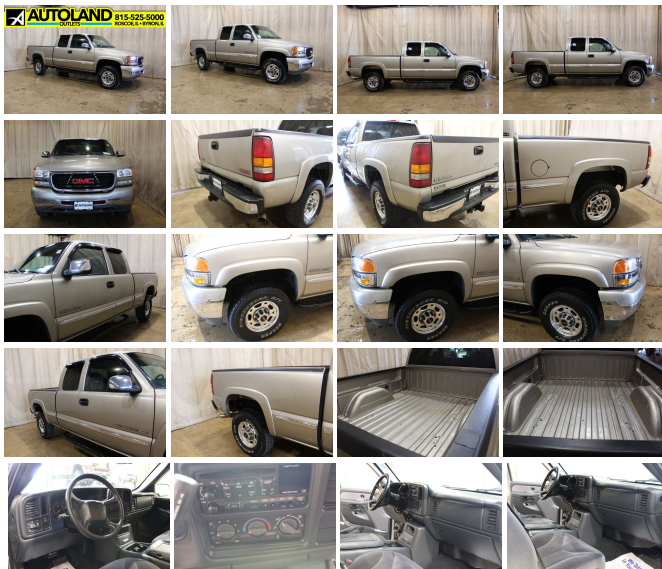

2001 GMC Sierra 2500HD RWD SLE

View this car on our website at autolandoutlets.com/6989301/ebrochure

Our Price **\$19,946**

Specifications:

Year:	2001
VIN:	1GTHC29G61E332986
Make:	GMC
Stock:	10769
Model/Trim:	Sierra 2500HD RWD SLE
Condition:	Pre-Owned
Body:	Pickup Truck
Exterior:	Silver
Engine:	8.1L (496) SFI V8 (VOTEC) ENGINE
Interior:	Gray Cloth
Transmission:	ALLISON 5-SPEED ELECTRONICALLY-CONTROLLED AUTOMATIC TRANSMISSION W/OD
Mileage:	103,334
Drivetrain:	Rear Wheel Drive

Just arrived!! Vehicle has been detailed and inspected runs and drives great!! Autoland Outlets is proud to offer this 2001 Gmc Ext.Cab RWD 8.1L matched with a Allison Transmission. Options include Cloth Seats, 4.10 Rear Ratio, Hd Trailering Equipment, Cd Player. Need a truck to haul that

Need a truck to haul that camper or boat this could be the one!! Call Autoland Outlets at 1-815-525-5000 let a friendly team member tell you all about stock number 10769.

Many of our trucks are Rust Free Southern Units!!! We Buy-Sell-Trade call us for Availability and Pricing 815-525-5000. Dealer shall in no way be held liable for any errors or omissions to be found on these webpages. All prices are plus any applicable state taxes and service fees. We will do our best to keep all the information current and accurate, however the dealership should be contacted for final pricing and availability. Autoland Outlets is the midwest Premier Truck Store. Over 250 Trucks in Stock!! Over 150 are Diesels! 3/4 Tons, 1 Tons, Regular, Extended and Crew Cabs. Plus: Dump Trucks, Utility Trucks, and much more! Many New Trucks Arriving Daily!!! Thousands of Satisfied Customers! Over 25 Years in Business. Updated Daily 888-240-8674 ILLINOIS WARRANTY MAY APPLY CALL DEALERSHIP FOR DETAILS