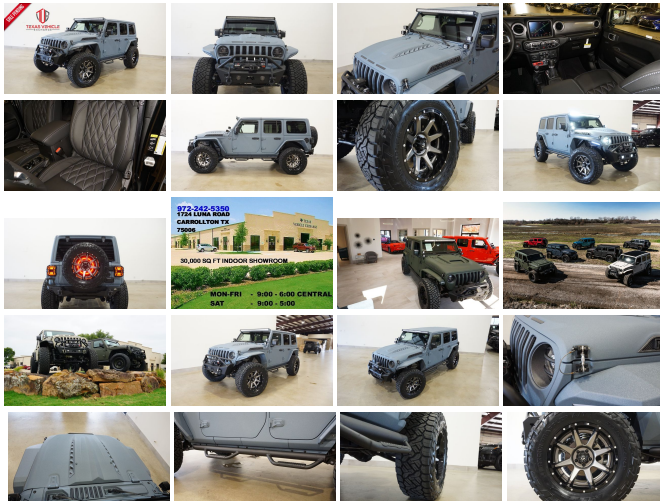

2021 Jeep Wrangler Unlimited Rubicon 4X4 DUPONT KEVLAR,LIFTED,LED'S

View this car on our website at tveauto.com/6988603/ebrochure

Our Price **\$90,900**

Specifications:

Year:	2021
VIN:	1C4HJXFGXMW748691
Make:	Jeep
Stock:	748691
Model/Trim:	Wrangler Unlimited Rubicon 4X4 DUPONT KEVLAR,LIFTED,LED'S
Condition:	Pre-Owned
Body:	SUV
Exterior:	Blue
Engine:	ENGINE: 3.6L V6 24V VVT ETORQUE UPG I
Interior:	Black Leather
Transmission:	TRANSMISSION: 8-SPEED AUTOMATIC (850RE)
Mileage:	74
Drivetrain:	4 Wheel Drive
Economy:	City 17 / Highway 23

NATION WIDE FINANCING

SUBMIT CREDIT APP WWW.TVEAUTO.COM

OR CALL 972-242-5350

"WINTER BLUE EDITION"

CUSTOM BUILT **KEVLAR** 2021 JEEP
WRANGLER JL UNLIMITED RUBICON 4X4
WITH 25R PACKAGE

UPGRADES INCLUDE:

- * WINTER BLUE KEVLAR COATING WITH ANTHRACITE ACCENTS
- * CUSTOM ALEA BLACK LEATHER WITH WINTER BLUE STITCHING
- * FACTORY REMOTE START
- * REMOTE PROXIMITY KEYLESS ENTRY
- * COLD WEATHER GROUP
- * SAFETY GROUP
- * FACTORY 8.4 INCH TOUCH SCREEN NAVIGATION WITH HD AM/FM/SIRIUS STEREO & ALPINE PREMIUM AUDIO SYSTEM
- * FACTORY BACK-UP CAMERA
- * U-CONNECT
- * FAB FOURS STUBBY FRONT BUMPER WITH LED FOGLIGHTS
- * FRONT D-RINGS & ISOLATORS (ANTHRACITE)
- * SMITTYBILT NEW GEN II "X20" 10,000 LB WATERPROOF AND WIRELESS CONTROL WINCH WITH SYNTHETIC ROPE
- * FACTOR 55 PROLINK (BLACK)
- * FACTORY LED HEADLIGHTS
- * RUGGED RIDGE BLACK HEADLIGHT GUARDS
- * CUSTOM JL HEAT EXPULSION HOOD
- * DRAKE OFF ROAD HOOD LATCHES
- * ROAD ARMOR STEALTH JL FENDER FLARES
- * DV8 OFF ROAD FRONT & REAR INNER FENDERS
- * RUBICON EXPRESS 2.5" SUSPENSION LIFT KIT WITH TERAFLEX FALCON SHOCKS
- * TERAFLEX FALCON STABILIZER KIT
- * VOOMITCHEL CHANNEL CUSTOM