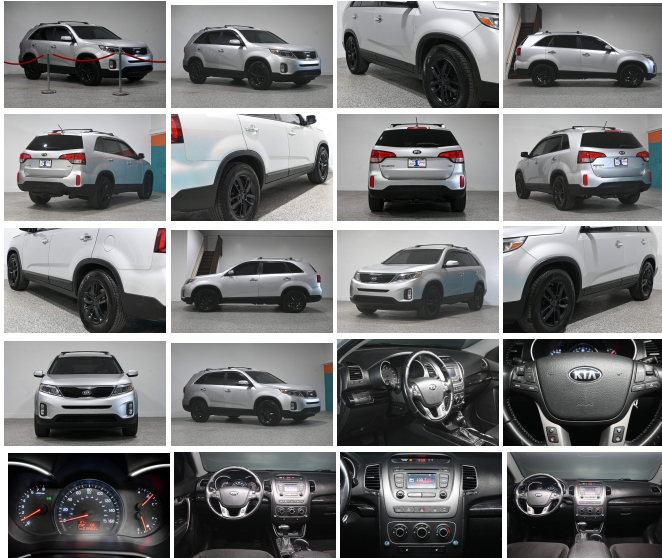

Specifications:

Year: 2014
VIN: 5XYKT3A64EG545124
Make: Kia
Model/Trim: Sorento LX
Condition: Pre-Owned
Body: SUV
Exterior: Silver
Engine: Engine: 2.4L I4 GDI DOHC w/Dual CVVT
Interior: Black Cloth
Mileage: 214,462
Drivetrain: Front Wheel Drive
Economy: City 20 / Highway 26