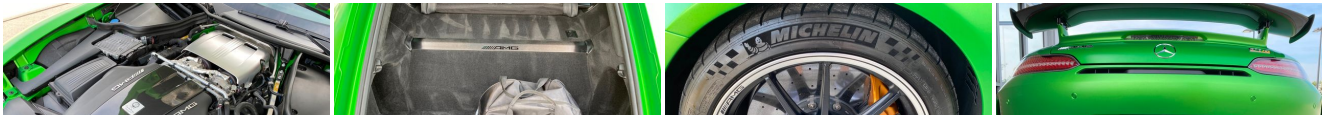

2018 MERCEDES-BENZ AMG GTR 2D COUPE 8K ORIGINAL MILES LIKE NEW "GREEN HELL" WOW

Our Price \$159,900

View this vehicle on our website at njtruckking.com

King of Cars and Trucks

[856-693-3181](tel:856-693-3181)

1229 Broadway , Westville, New Jersey 08093

Photos

Details

Contact

Specifications:

Year:	2018
VIN:	WDDYJ7KA2JA013204
Make:	MERCEDES-BENZ AMG
Model/Trim:	GTR 2D COUPE 8K ORIGINAL MILES LIKE NEW "GREEN HELL" WOW
Condition:	Pre-Owned
Body:	Coupe
Exterior:	Green
Engine:	Engine: 4.0L Biturbo V8
Interior:	Black
Mileage:	8,046
Drivetrain:	Rear Wheel Drive
Economy:	City 15 / Highway 20

Vehicle Description

RARE AMG GTR COUPE!

2018 MERCEDES-BENZ AMG 'GTR'

2D COUPE

1-OWNER

(ONLY 8,046 ORIGINAL / ACTUAL MILES)

4.0L V8 TWIN TURBO

7-SPEED AUTOMATIC TRANSMISSION

Mechanical

- 19.8 Gal. Fuel Tank- 3.67 Axle Ratio
- 4-Wheel Disc Brakes w/4-Wheel ABS, Front And Rear Vented Discs, Brake Assist, Hill Hold Control and Electric Parking Brake
- Automatic w/Driver Control Ride Control Sport Tuned Adaptive Suspension
- Double Wishbone Front Suspension w/Coil Springs
- Double Wishbone Rear Suspension w/Coil Springs
- Dual Titanium Exhaust w/Polished Tailpipe Finisher
- Electro-Mechanical Limited Slip Differential- Engine Auto Stop-Start Feature
- Engine Oil Cooler- Engine: 4.0L Biturbo V8- Front And Rear Anti-Roll Bars
- Gas-Pressurized Shock Absorbers- Hydraulic Power-Assist Speed-Sensing Steering
- Rear-Wheel Drive- Transmission w/Driver Selectable Mode
- Transmission: 7-Speed AMG SPEEDSHIFT DCT Automatic