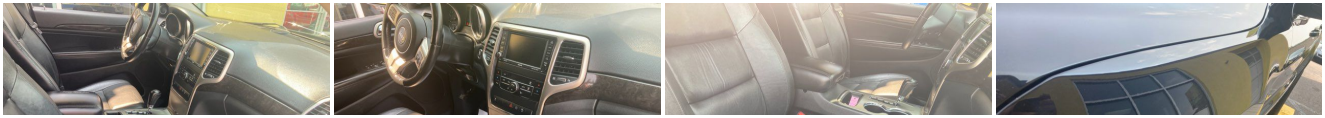

Photos

Details

Contact

Specifications:

Year:	2012
VIN:	1C4RJFAGXCC225502
Make:	Jeep
Stock:	10255
Model/Trim:	Grand Cherokee Laredo
Condition:	Pre-Owned
Body:	SUV
Exterior:	BLACK
Engine:	3.6L VVT V6 FLEX FUEL ENGINE
Interior:	Black Leather
Mileage:	142,802
Drivetrain:	4 Wheel Drive
Economy:	City 16 / Highway 23

Option Packages

Factory Installed Packages

3.6L VVT V6 FLEX FUEL ENGINE

BRILLIANT BLACK CRYSTAL PEARL

BLACK, PREMIUM LEATHER TRIMMED BUCKET SEATS

PWR SUNROOF

\$895

Option Packages Total