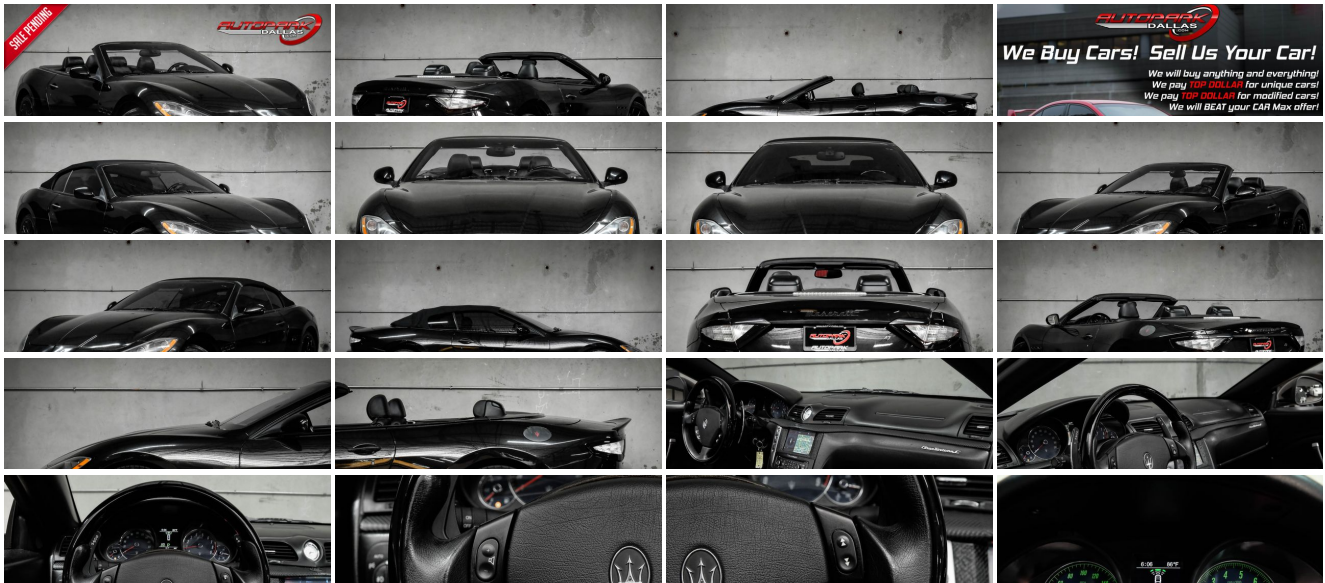

## 2010 Maserati GranTurismo Convertible

**Website Price \$35,995**

View this vehicle on our website at [autoparkdallas.com](http://autoparkdallas.com)

(214) 945-2601

2061 S Stemmons Fwy , Lewisville, TX 75067

- Photos
- Details
- Contact

## Specifications:

<b>Year:</b>	2010
<b>VIN:</b>	ZAM45KMA1A0052462
<b>Make:</b>	Maserati
<b>Model/Trim:</b>	GranTurismo Convertible
<b>Condition:</b>	Pre-Owned
<b>Body:</b>	Convertible
<b>Exterior:</b>	Nero (Black)
<b>Engine:</b>	4.7L V8 engine
<b>Interior:</b>	Nero (Black) Leather
<b>Mileage:</b>	63,339
<b>Drivetrain:</b>	Rear Wheel Drive
<b>Economy:</b>	City 12 / Highway 19

## Vehicle Description

AutoPark Dallas is thrilled to offer you this modified (Car) for sale!

---

MORE DETAILS COMING SOON!!!

---