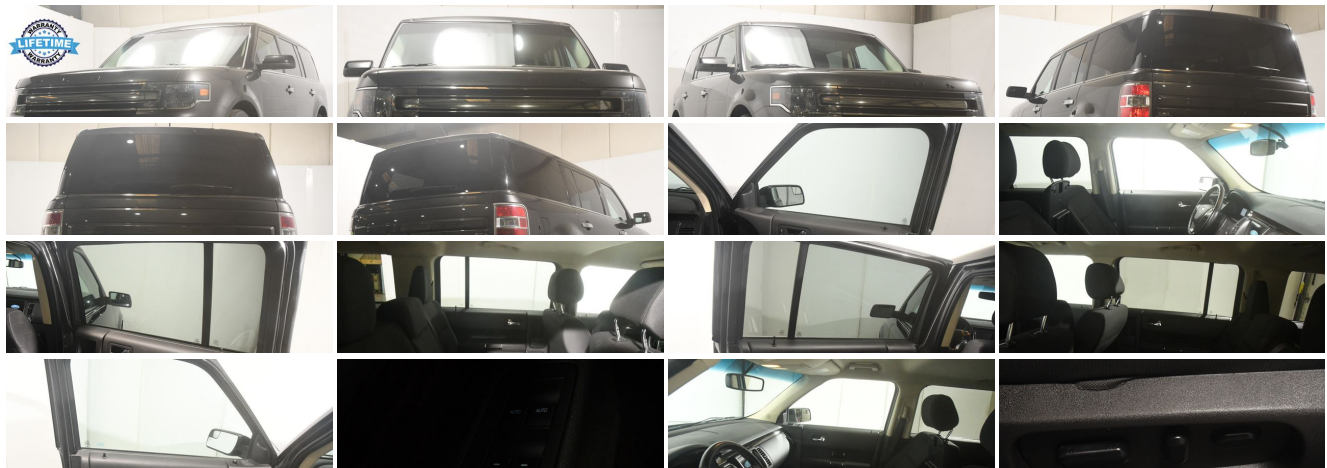

2016 Ford Flex SEL

Eric Zuwalick

No-Haggle Price \$21,999

View this vehicle on our website at soundautowholesalers.com

139 W Main St., Branford, CT 06405

Photos
Details
Contact

Specifications:

Year:	2016
VIN:	2FMHK6C89GBA09480
Make:	Ford
Stock:	4541
Model/Trim:	Flex SEL
Condition:	Pre-Owned
Body:	SUV
Exterior:	Ingot Silver Metallic
Engine:	ENGINE: 3.5L TI-VCT V6
Interior:	Charcoal Black Cloth
Mileage:	69,031
Drivetrain:	All Wheel Drive
Economy:	City 16 / Highway 22

-inc: driver and front passenger 4-way head restraints, 10-way power driver's seat w/power recline w/lumbar and 6-way power front passenger seat w/manual recline and lumbar

Option Packages Total

\$800

- Insert, Metal-Look Console Insert and Chrome Interior Accents
- Keypad- Leather/Chrome Gear Shifter Material- Locking Glove Box
- Manual Adjustable Rear Head Restraints- Manual Tilt/Telescoping Steering Column
- Outside Temp Gauge- Passenger Seat -inc: Fold Flat- Perimeter Alarm
- Rear Cupholder- Redundant Digital Speedometer
- Remote Releases -Inc: Power Cargo Access- Seats w/Cloth Back Material
- Securilock Anti-Theft Ignition (pats) Engine Immobilizer
- Selective Service Internet Access- Systems Monitor- Valet Function