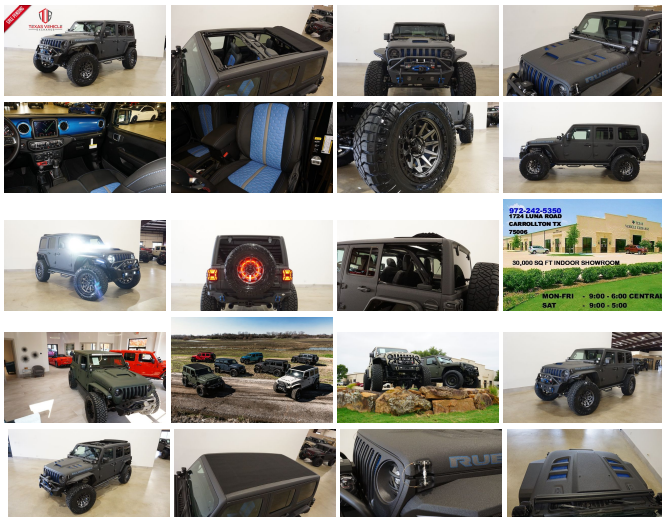

2021 Jeep Wrangler Unlimited Rubicon 4X4 SKY TOP,DUPONT KEVLAR,LIFT,LED'S

View this car on our website at tveauto.com/6984676/ebrochure

Our Price **\$94,900**

Specifications:

Year:	2021
VIN:	1C4HJXFG0MW633405
Make:	Jeep
Stock:	633405
Model/Trim:	Wrangler Unlimited Rubicon 4X4 SKY TOP,DUPONT KEVLAR,LIFT,LED'S
Condition:	Pre-Owned
Body:	SUV
Exterior:	Black
Engine:	ENGINE: 3.6L V6 24V VVT ETORQUE UPG I
Interior:	Black Leather
Transmission:	TRANSMISSION: 8-SPEED AUTOMATIC (850RE)
Mileage:	79
Drivetrain:	4 Wheel Drive
Economy:	City 17 / Highway 23

NATION WIDE FINANCING

SUBMIT CREDIT APP WWW.TVEAUTO.COM

OR CALL 972-242-5350

"RAPTOR BLACK EDITION"

CUSTOM BUILT **KEVLAR** 2021 JEEP
WRANGLER JL UNLIMITED RUBICON 4X4
WITH 25R PACKAGE

UPGRADES INCLUDE:

- * RAPTOR BLACK KEVLAR COATING WITH BLUE ACCENTS
- * SKY ONE-TOUCH POWER TOP WITH REMOVABLE REAR QUARTER WINDOWS
- * CUSTOM ALEA BLACK & BLUE LEATHER WITH BLUE STITCHING
- * FACTORY REMOTE START
- * REMOTE PROXIMITY KEYLESS ENTRY
- * COLD WEATHER GROUP
- * LED LIGHTING GROUP
- * SAFETY GROUP
- * FACTORY 8.4 INCH TOUCH SCREEN NAVIGATION WITH HD AM/FM/SIRIUS STEREO & ALPINE PREMIUM AUDIO SYSTEM
- * FACTORY BACK-UP CAMERA
- * U-CONNECT
- * FAB FOURS STUBBY FRONT BUMPER WITH LED FOGLIGHTS
- * FRONT D-RINGS & ISOLATORS (BLUE)
- * SMITTYBILT NEW GEN II "X20" 10,000 LB WATERPROOF AND WIRELESS CONTROL WINCH WITH SYNTHETIC ROPE
- * FACTOR 55 PROLINK (BLACK)
- * FACTORY MESH GRILLE PAINTED (BLUE)
- * FACTORY LED HEADLIGHTS
- * RUGGED RIDGE BLACK HEADLIGHT GUARDS
- * NEW JL CUSTOM VENTED HOOD
- * DRAKE OFF ROAD HOOD LATCHES
- * ROAD ARMOR STEALTH JL FENDER FLARES
- * DV8 OFF ROAD FRONT & REAR INNER FENDERS
- * SUBICON EXPRESS 3.5" LIFT KIT WITH