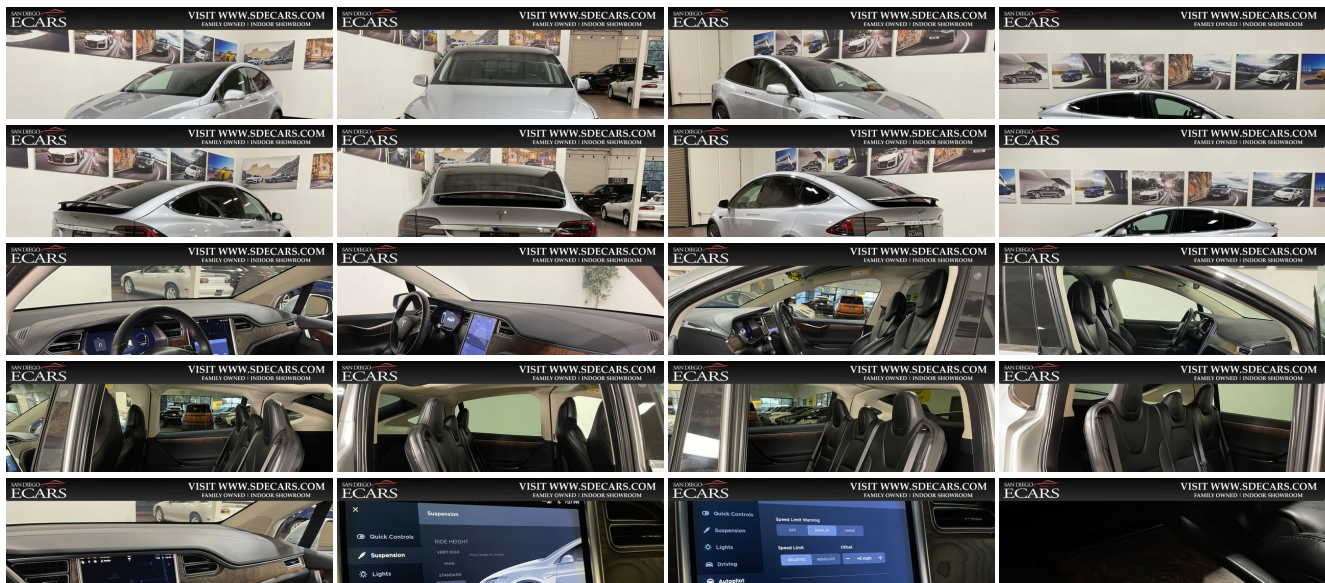

2018 Tesla Model X 75D

Website Price \$75,995

View this vehicle on our website at sdecars.com

San Diego ECARS Inc

(858) 689-9900

8830 Miramar Rd , San Diego, CA 92126

- Photos
- Details
- Contact

Specifications:

Year:	2018
VIN:	5YJXCDE27JF091911
Make:	Tesla
Stock:	091911
Model/Trim:	Model X 75D
Condition:	Pre-Owned
Body:	SUV
Exterior:	Silver
Engine:	75 kWh battery
Interior:	Black
Mileage:	33,126
Drivetrain:	All Wheel Drive
Economy:	City 91 / Highway 95

Vehicle Description

2018 Tesla Model X 75D

**** Silver on Black Leather Interior ****

**** Active Suspension ****

**** Wood Grain Trim ****

**** Grey Wheels ****

**** 33k Miles ****

If you have any questions or would like to schedule an appointment to view our vehicle.

Safety

- 12-Way Power Driver Seat -inc: Power Recline, Height Adjustment, Fore/Aft Movement, Cushion Tilt and Power 4-Way Lumbar Support
- 12-Way Power Passenger Seat -inc: Power Recline, Height Adjustment, Fore/Aft Movement, Cushion Tilt and Power 4-Way Lumbar Support
- Bucket Folding Bucket Front Facing Heated Fold Forward Seatback Rear Seat w/Power Fore/Aft and Power Cushion Tilt
- Dual Zone Front Automatic Air Conditioning w/Steering Wheel Controls
- FOB Controls -inc: Cargo Access, Windows and Air Suspension
- Front Seats w/Power 4-Way Driver Lumbar
- Gauges -inc: Speedometer, Odometer, Traction Battery Level, Power/Regen, Trip Odometer and Trip Computer
- Heated Front Seats -inc: 12-way power adjustable front seats w/memory and driver profile
- Memory Settings -inc: Driver Seat, Door Mirrors, Steering Wheel and Head Restraints
- Power 1st Row Windows w/Front And Rear 1-Touch Up/Down
- Power Door Locks w/Autolock Feature