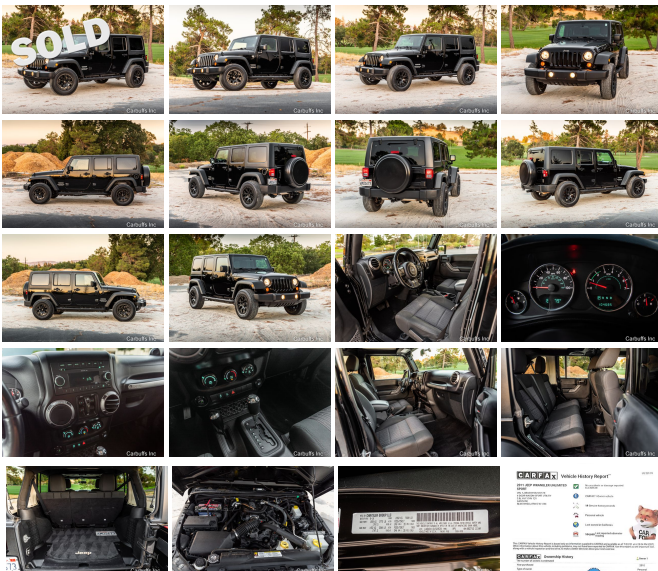

Specifications:

Year:	2011
VIN:	1J4BA3H11BL503570
Make:	Jeep
Model/Trim:	Wrangler Unlimited Sport 4WD
Condition:	Pre-Owned
Body:	SUV
Exterior:	Black Clear Coat
Engine:	3.8L OHV 12-VALVE SMPI V6 ENGINE
Interior:	Black Interior Cloth
Transmission:	4-SPEED AUTOMATIC TRANSMISSION
Mileage:	104,685
Drivetrain:	4 Wheel Drive
Economy:	City 15 / Highway 19

1 local female owner! Black exterior with black cloth interior. 3.8L V6 engine with automatic transmission. 3 piece hardtop. Custom rims with new tires.

24S Customer Preferred Order Selection Package includes: 3.8L V6 engine, 4-speed auto trans, 17" x 7.5" aluminum wheels, chrome/leather-wrapped shift knob, deep-tint sunscreen windows, leather-wrapped steering wheel, P255/75R17 on/off-road OWL tires, pwr door locks, pwr windows w/front one-touch down, pwr heated exterior mirrors, remote keyless entry, and security.

Only 104k miles. Clean California title in-hand. Clean Carfax report. Runs and drives great.