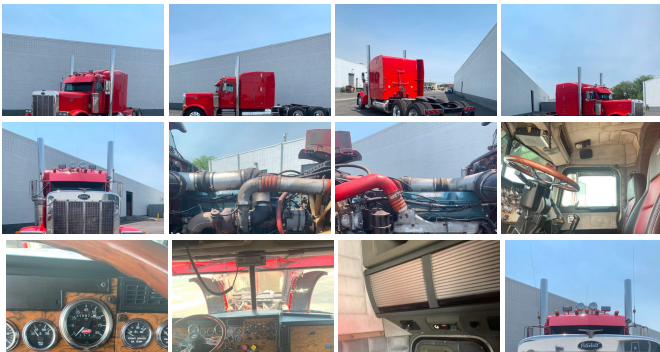

# 1999 Peterbilt 379 Pre Emission - E Log Exempt

View this car on our website at [bigcityrigs.com/6979629/ebrochure](http://bigcityrigs.com/6979629/ebrochure)

Our Price **\$59,900**

## Specifications:

<b>Year:</b>	1999
<b>VIN:</b>	1XP5DR9X5XN478943
<b>Make:</b>	Peterbilt
<b>Model/Trim:</b>	379 Pre Emission - E Log Exempt
<b>Condition:</b>	Pre-Owned
<b>Exterior:</b>	Red
<b>Interior:</b>	Black
<b>Mileage:</b>	1,116,000
<b>Truck Type:</b>	Semi - Sleeper Conventional

1999 Peterbilt 379 EXHD - 63" Stand Up Sleeper - 500 HP Detroit 60 Series Motor - 13 Speed Eaton Fuller - No Blow By - No Issues - Low Air Leaf Suspension - 265 WB - Check out our website for pricing - [www.BigCityRigs.com](http://www.BigCityRigs.com) - If this truck is listed on website, it is available - **801.889.0714** - Dealer 225B