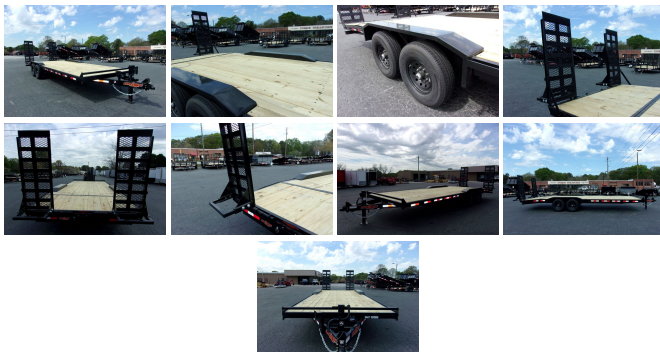

# 2024 Down to Earth 24 Ft 7 Ton Drive Over

**Scott Youngblood 706-342-2242**

View this car on our website at [youngbloodmotor.net/6979484/ebrochure](http://youngbloodmotor.net/6979484/ebrochure)

Our Price **\$7,695**

## Specifications:

<b>Year:</b>	2024
<b>VIN:</b>	1351
<b>Make:</b>	Down to Earth
<b>Model/Trim:</b>	24 Ft 7 Ton Drive Over
<b>Condition:</b>	New
<b>Engine:</b>	0 cc
<b>Exterior:</b>	Black
<b>Mileage:</b>	0
<b>Hours:</b>	0

24 Ft Down to Earth 7 Ton Drive Over Equipment Trailer- New. Dual 7000# axles, 102" Wide, Electric Brakes, 2 5/16 hitch, Spring Assist HD Ramps, HD treated floor, LED lights, Drive Over Fenders, fenders, spare tire mount, 10Ply 16" Radial tires, Large 8 inch frame 14k Jack, Stake pockets. One year warranty. Other sizes available. We carry many 5 ton and 7 ton equipment trailers in stock as well as gooseneck. See this and many other trailers today at Youngblood Motor Company 1600 Athens Hwy. Madison, Ga. 30650 Call 706-342-2242 <http://youngbloodtrailers.com/>- Financing Available .... Shop from large inventory!

2024 Down to Earth 24 Ft 7 Ton Drive Over

Youngblood Tractor - 706-342-2242 - View this car on our website at [youngbloodmotor.net/6979484/ebrochure](http://youngbloodmotor.net/6979484/ebrochure)