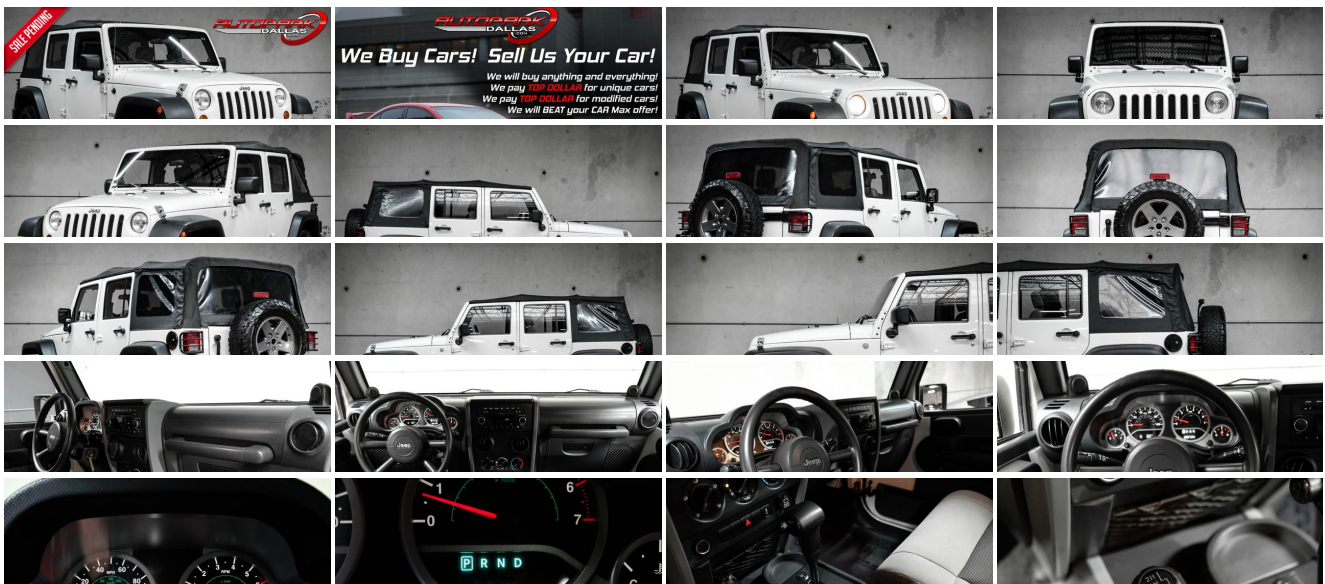

2010 Jeep Wrangler Unlimited Sport

Website Price $18,995

View this vehicle on our website at autoparkdallas.com

(214) 945-2601

2061 S Stemmons Fwy , Lewisville, TX 75067

- Photos
- Details
- Contact