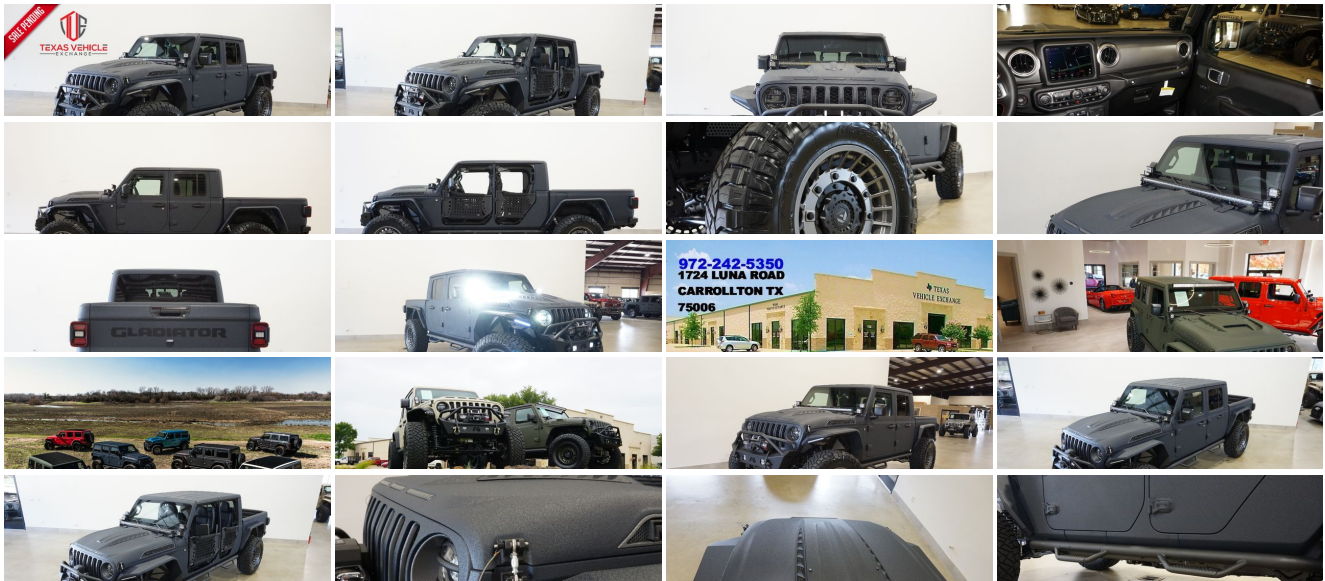

2021 Jeep Gladiator Rubicon 4X4 DIESEL,DUPONT KEVLAR,LIFTED,BUMPERS

Our Price \$98,900

View this vehicle on our website at tveauto.com

972-242-5350

1724 Luna Road , Carrollton, TX 75006

Photos
Details
Contact

Specifications:

Year:	2021
VIN:	1C6JTBM9ML554894
Make:	Jeep
Stock:	554894
Model/Trim:	Gladiator Rubicon 4X4 DIESEL,DUPONT KEVLAR,LIFTED,BUMPERS
Condition:	Pre-Owned
Body:	Pickup Truck
Exterior:	Blue
Engine:	ENGINE: 3.0L V6 TURBO DIESEL W/ESS G3
Interior:	Black Leather
Transmission:	TRANSMISSION: 8-SPEED AUTOMATIC (8HP75)
Mileage:	80
Drivetrain:	4 Wheel Drive
Economy:	City 16 / Highway 22

Vehicle Description

NATION WIDE FINANCING

SUBMIT CREDIT APP WWW.TVEAUTO.COM

OR CALL 972-242-5350

"FERRARI NART BLUE EDITION"

CUSTOM BUILT **KEVLAR** 2021 JEEP GLADIATOR RUBICON 4X4 WITH 26R PACKAGE

UPGRADES INCLUDE:

- * FERRARI NART BLUE KEVLAR COATING WITH ANTHRACITE ACCENTS
- * 3.0L V6 TURBO DIESEL ENGINE WITH START STOP
- * CUSTOM ALEA BLACK LEATHER WITH BLUE STITCHING
- * FACTORY REMOTE START
- * REMOTE PROXIMITY KEYLESS ENTRY
- * COLD WEATHER GROUP
- * ACTIVE SAFETY GROUP
- * TRAILER TOW PACKAGE
- * FACTORY 8.4 INCH TOUCH SCREEN NAVIGATION WITH HD AM/FM/SIRIUS STEREO &