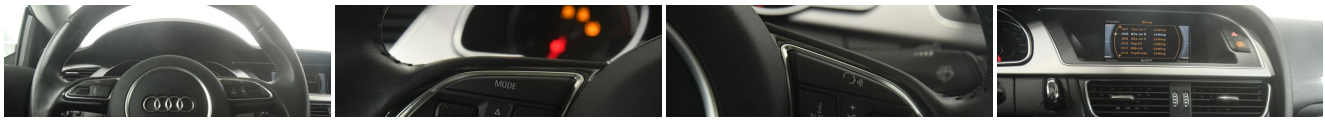

Specifications:

Year:	2014
VIN:	WAULFAFR8EA033785
Make:	Audi
Stock:	4505
Model/Trim:	A5 Coupe Premium Plus S-Line
Condition:	Pre-Owned
Body:	Coupe
Exterior:	Ice Silver Metallic
Engine:	Engine: 2.0L TFSI 4 Cylinder -inc: FSI direct injection, DOHC and Audi valvelift system on exhaust valves
Interior:	Black Leather
Mileage:	34,551
Drivetrain:	All Wheel Drive
Economy:	City 20 / Highway 29

Vehicle Description

FREE LIFETIME POWERTRAIN WARRANTY (See Website for Complete Details - not available on Range Rover, Porsche or vehicles with over 100,000 miles). Dan Merriam's Sound Auto Wholesalers is a PLUS RATED by the Better Business Bureau - HIGHEST RATING POSSIBLE. Every vehicle is VALUE PRICED & SOUND AUTO CERTIFIED. CLICK ON THE {CARVANA? CARMAX?} TAB TO SEE HOW WE PROVIDE MORE VALUE AND CONVENIENCE THAN THE NATIONAL COMPETITORS.

Installed Options

Interior

- Dual Zone Front Automatic Air Conditioning
- Front Bucket Seats -inc: 8-way power driver seat w/4-way power lumbar, 8-way power passenger seat and adjustable head restraints
- Full Carpet Floor Covering -inc: Carpet Front And Rear Floor Mats
- Gauges -inc: Speedometer, Odometer, Engine Coolant Temp, Tachometer, Oil Level, Trip Odometer and Trip Computer
- Power Door Locks w/Autolock Feature- Rear HVAC w/Separate Controls
- Remote Keyless Entry w/Integrated Key Transmitter, 2 Door Curb/Courtesy, Illuminated Entry and Panic Button
- Trip Computer- 2 Seatback Storage Pockets- 3 12V DC Power Outlets
- 60-40 Folding Bench Front Facing Fold Forward Seatback Rear Seat - Air Filtration
- Analog Display- Ashtray- Cargo Space Lights
- Carpet Floor Trim and Carpet Trunk Lid/Rear Cargo Door Trim - Cruise Control
- Day-Night Rearview Mirror- Delayed Accessory Power
- Driver And Passenger Visor Vanity Mirrors w/Driver And Passenger Illumination
- Driver Foot Rest- Driver Seat
- FOB Controls -inc: Cargo Access, Windows and Sunroof/Convertible Roof
- Fade-To-Off Interior Lighting- Fixed Rear Windows- Front And Rear Map Lights
- Front Cigar Lighter(s)- Front Cupholder- Full Cloth Headliner
- Full Floor Console w/Covered Storage, Mini Overhead Console w/Storage, Rear Console w/Storage and 3 12V DC Power Outlets
- HVAC -inc: Underseat Ducts and Console Ducts - Heated Front Seats
- HomeLink Garage Door Transmitter- Illuminated Locking Glove Box
- Immobilizer III Engine Immobilizer
- Interior Trim -inc: Metal-Look Instrument Panel Insert, Aluminum Door Panel Insert, Aluminum Console Insert and Chrome/Metal-Look Interior Accents
- Leather Seating Surfaces- Leather Steering Wheel
- Leather/Aluminum Gear Shifter Material- Leatherette Door Trim Insert
- Manual Adjustable Rear Head Restraints- Manual Tilt/Telescoping Steering Column
- Outside Temp Gauge- Passenger Seat- Perimeter Alarm
- Power 1st Row Windows w/Driver And Passenger 1-Touch Up/Down
- Power Fuel Flap Locking Type- Rear Cupholder- Redundant Digital Speedometer

Option Packages