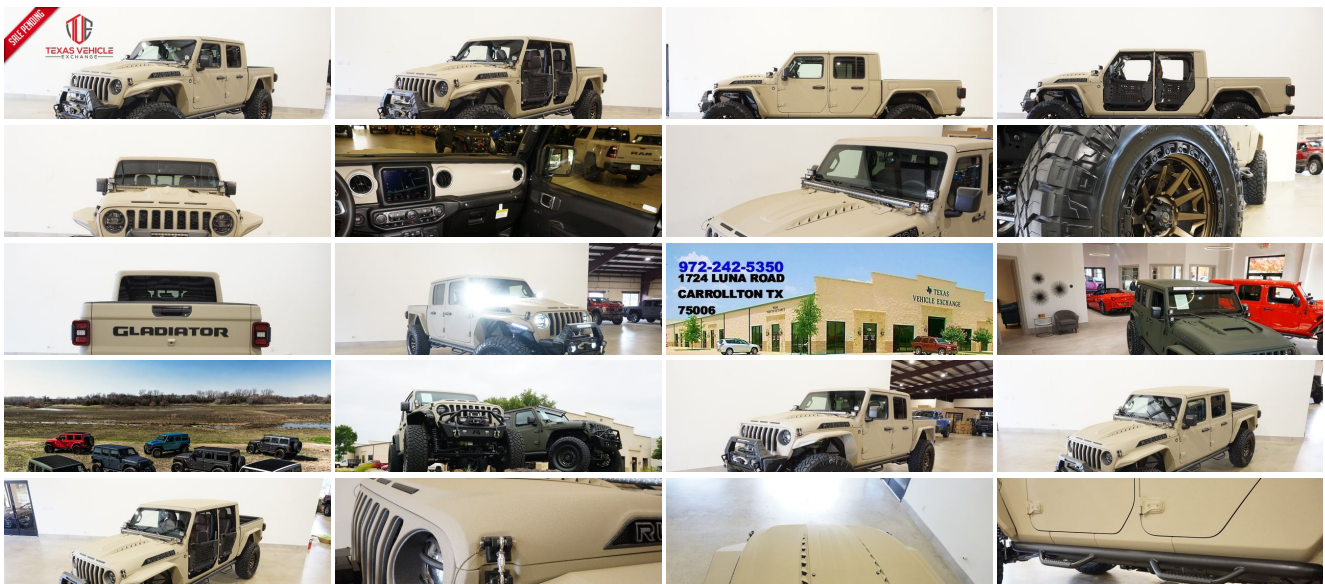

2021 Jeep Gladiator Rubicon 4X4 DIESEL,DUPONT KEVLAR,LIFTED,BUMPERS

Our Price \$99,900

View this vehicle on our website at tveauto.com

972-242-5350

1724 Luna Road , Carrollton, TX 75006

Photos
Details
Contact

Specifications:

Year:	2021
VIN:	1C6JTBM7ML554991
Make:	Jeep
Stock:	554991
Model/Trim:	Gladiator Rubicon 4X4 DIESEL,DUPONT KEVLAR,LIFTED,BUMPERS
Condition:	Pre-Owned
Body:	Pickup Truck
Exterior:	Tan
Engine:	ENGINE: 3.0L V6 TURBO DIESEL W/ESS G3
Interior:	Brown Leather
Transmission:	TRANSMISSION: 8-SPEED AUTOMATIC (8HP75)
Mileage:	82
Drivetrain:	4 Wheel Drive
Economy:	City 16 / Highway 22

Vehicle Description

NATION WIDE FINANCING

SUBMIT CREDIT APP WWW.TVEAUTO.COM

OR CALL 972-242-5350

"GOBI TAN EDITION"

CUSTOM BUILT **KEVLAR** 2021 JEEP GLADIATOR RUBICON 4X4 WITH 26R PACKAGE

UPGRADES INCLUDE:

- * GOBI TAN KEVLAR COATING
- * 3.0L V6 TURBO DIESEL ENGINE WITH START STOP
- * CUSTOM ALEA BROWN LEATHER WITH TAN STITCHING
- * FACTORY REMOTE START
- * REMOTE PROXIMITY KEYLESS ENTRY
- * COLD WEATHER GROUP
- * ACTIVE SAFETY GROUP
- * TRAILER TOW PACKAGE
- * FACTORY 8.4 INCH TOUCH SCREEN NAVIGATION WITH HD AM/FM/SIRIUS STEREO &