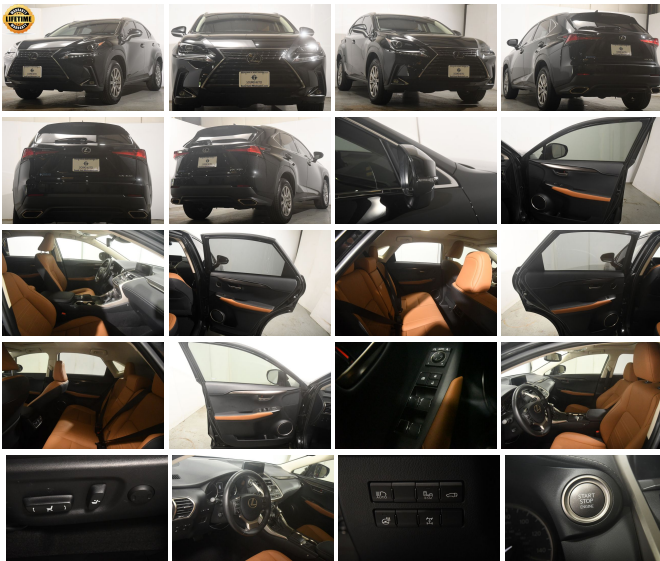

139 W Main St
Branford, CT 06405

2020 Lexus NX 300

Eric Zuwalick

View this car on our website at soundautowholesalers.com/6974725/ebrochure

No-Haggle Price **\$38,999**

Specifications:

- Year:** 2020
- VIN:** JTJDARDZ7L2235366
- Make:** Lexus
- Stock:** 4499
- Model/Trim:** NX 300
- Condition:** Pre-Owned
- Body:** SUV
- Exterior:** Caviar
- Engine:** Engine: 2.0L 16V DOHC 4-Cylinder w/VVT-iW -inc: twin-scroll turbocharger w/intercooler
- Interior:** Black Leather
- Mileage:** 6,297
- Drivetrain:** All Wheel Drive
- Economy:** City 22 / Highway 28

2020 Lexus NX 300

Sound Auto Wholesalers - - View this car on our website at soundautowholesalers.com/6974725/ebrochure

Our Location :

2020 Lexus NX 300

Sound Auto Wholesalers - - View this car on our website at soundautowholesalers.com/6974725/ebrochure