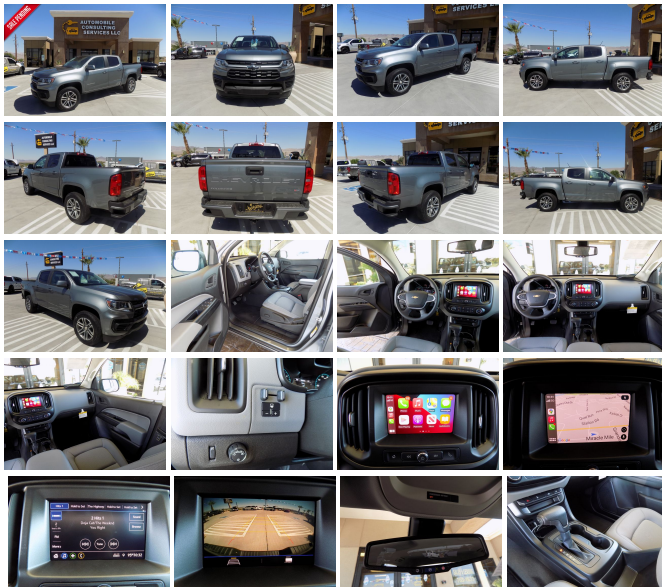

## Specifications:

<b>Year:</b>	2021
<b>VIN:</b>	1GCGSBEN0M1258303
<b>Make:</b>	Chevrolet
<b>Stock:</b>	109318
<b>Model/Trim:</b>	Colorado 2WD v6
<b>Condition:</b>	Pre-Owned
<b>Body:</b>	Pickup Truck
<b>Exterior:</b>	Satin Steel Metallic
<b>Engine:</b>	ENGINE, 3.6L DI DOHC V6 VVT
<b>Interior:</b>	Gray Cloth
<b>Mileage:</b>	44
<b>Drivetrain:</b>	Rear Wheel Drive
<b>Economy:</b>	City 18 / Highway 25