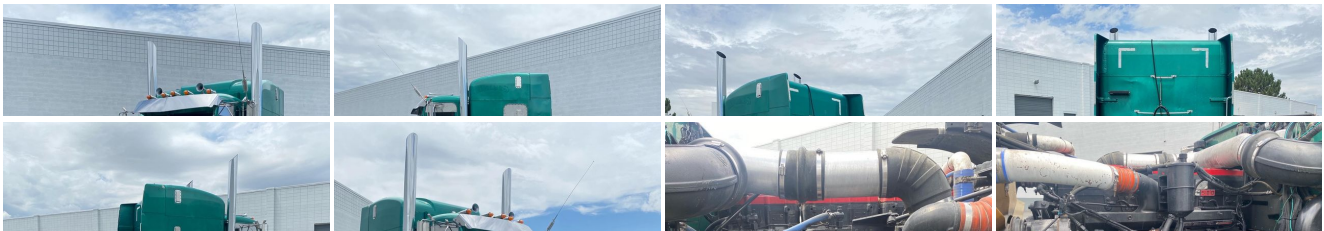

## Specifications:

<b>Year:</b>	1999
<b>VIN:</b>	1XP5D69X7XN502433
<b>Make:</b>	Peterbilt
<b>Model/Trim:</b>	379 EXHD
<b>Condition:</b>	Pre-Owned
<b>Exterior:</b>	Green
<b>Interior:</b>	Gray
<b>Mileage:</b>	1,100,000
<b>Truck Type:</b>	Semi - Sleeper Conventional

## Vehicle Description

1999 - Peterbilt 379 EXHD - clean California rig - zero blow by - lots of pep in her step - American Class Interior - Cold AC - Hard Flooring in sleeper - lots LED lighting inside and out - Cummins N14 motor (525 HP) - 13 speed transmission - 258 WB - motor only shows 225k miles on ECM - super sweet truck - if this truck is on our website it is available - [www.BigCityRigs.com](http://www.BigCityRigs.com) - Dealer 225B - [801.889.0714](tel:8018890714)