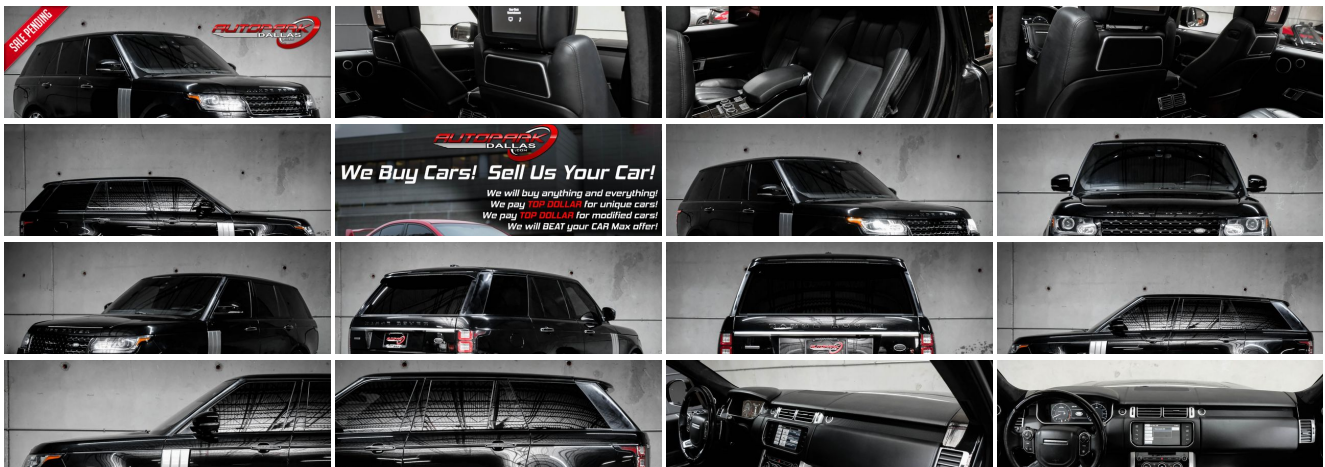

2014 Land Rover Range Rover Supercharged Autobiography Executive Rear Seat Pkg

Website Price \$56,995

View this vehicle on our website at autoparkdallas.com

(214) 945-2601

2061 S Stemmons Fwy , Lewisville, TX 75067

Photos

Details

Contact

Specifications:

Year:	2014
VIN:	SALGV2TF1EA179946
Make:	Land Rover
Model/Trim:	Range Rover Supercharged Autobiography Executive Rear Seat Pkg
Condition:	Pre-Owned
Body:	SUV
Exterior:	Santorini Black Metallic
Engine:	Engine: 5.0L V8 Supercharged -inc: dual independent variable cam timing and intelligent start/stop
Interior:	Ebony/Ebony/Ebony/Ebony Leather
Transmission:	Transmission: 8-Speed Automatic -inc: steering wheel mounted paddle shift and 2-speed electronically controlled transfer gearbox
Mileage:	68,201
Drivetrain:	4 Wheel Drive
Economy:	City 14 / Highway 19

Vehicle Description

AutoPark Dallas is thrilled to offer you this Beautiful Santorini Black Metallic 2014 Land Rover Range Rover Supercharged Autobiography for sale! The creme de la creme of the SUV market that oozes luxury in every corner starting from the design all the way to the unique technology. The Third Generation Range Rover still demonstrated the classic sharp edges that previous generations were known for, but what really sets this Land Rover we have here at APD apart from the rest is the fact its a Autobiography meaning its fully loaded with every luxury option! If you're looking to upgrade the family vehicle or just want a amazing SUV then look no further than our Range Rover Supercharged Autobiography parked in our indoor 16,000 Sq Ft Showroom located in Dallas , Texas amongst our inventory of 100+ other Performance / Modified and Luxury cars!

2014 Land Rover Range Rover Supercharged Autobiography

* 2 Previous Owners !*

* Clean CarFax !*

* FULLY LOADED !*

* Rear Executive Seating Package !*

Stunning Santorini Black Metallic Exterior

Luxurious Ebony Leather Interior