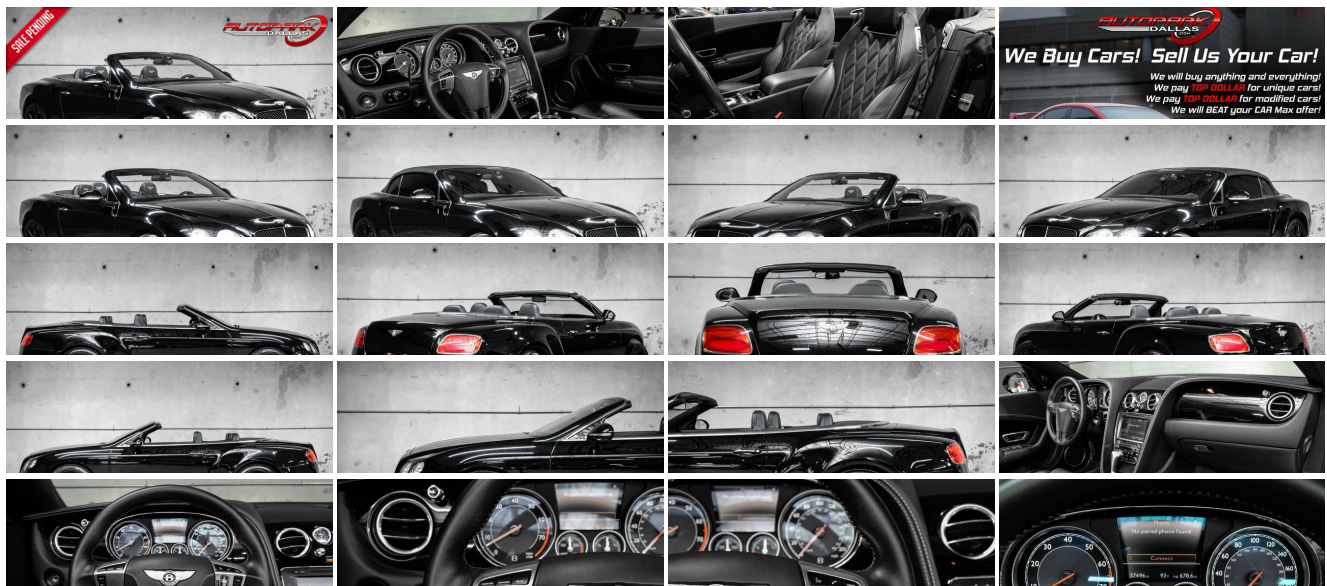

2013 Bentley Continental GT

Website Price \$99,995

View this vehicle on our website at autoparkdallas.com

(214) 945-2601

2061 S Stemmons Fwy , Lewisville, TX 75067

- Photos
- Details
- Contact

Specifications:

Year:	2013
VIN:	SCBGT3ZA4DC082826
Make:	Bentley
Model/Trim:	Continental GT
Condition:	Pre-Owned
Body:	Convertible
Exterior:	Black Crystal
Engine:	4.0L DOHC 32-valve twin-turbocharged V8 engine
Interior:	Black Leather
Transmission:	8-speed automatic transmission w/steering-column-mounted shift paddles
Mileage:	37,496
Drivetrain:	All Wheel Drive
Economy:	City 14 / Highway 24

Vehicle Description

AutoPark Dallas is thrilled to offer you this Stunning Black Crystal 2013 Bentley Continental GT Convertible for sale! The Continental has held onto the title of being Bentley's flagship vehicle since the introduction of the GT (coupe) back in 2003 that soon after in 2005 the Flying Spur (sedan) would come about. Our Continental here at APD is a GT with the powerful Bi-Turbo V8 Engine, the desirable color combo of Black Crystal on Black Leather, and as always built like a tank! Bentley showed the world that even the heavy luxury can be a work of art that can still put serious petal to the metal! If you're in the market for a Bentley or just an amazing Exotic ride then look no further than this Continental GT parked in our indoor 16,000 Sq Ft Showroom located in Dallas, Texas amongst our inventory of 100+ other Performance / Modified and Luxury cars!

2013 Bentley Continental GT Convertible

* Clean CarFax !*

Black Crystal Exterior

Black Cloth Convertible Top

Black Leather Interior

* Custom Gloss Black GT Wheels !*

Hands Free Bluetooth

Navigation