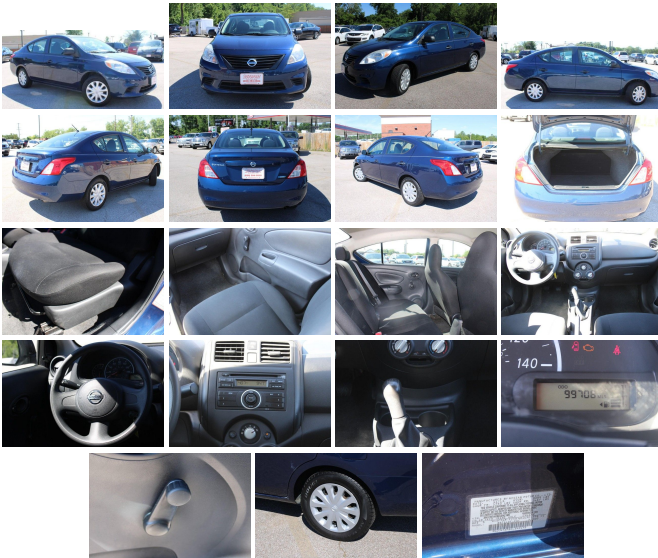

2014 Nissan Versa S

View this car on our website at autoportstl.com/6971964/ebrochure

Our Price **\$5,999**

Retail Value **\$8,610**

Specifications:

Year:	2014
VIN:	3N1CN7AP8EL842195
Make:	Nissan
Stock:	GP21330
Model/Trim:	Versa S
Condition:	Pre-Owned
Body:	Sedan
Exterior:	Blue Onyx
Engine:	Engine: 1.6L DOHC 16 Valve 4-Cylinder
Interior:	Charcoal Cloth
Transmission:	5 SPEED MANUAL TRANSMISSION
Mileage:	99,687
Drivetrain:	Front Wheel Drive
Economy:	City 27 / Highway 36

< PROUD TO PRESENT
THIS LOW MILE >

<< 2014 NISSAN VERSA
S >>

WHAT DO YOU WANT TO KNOW:

<> WE WANT TO EARN YOUR
BUSINESS!

<> SALE PRICED FOR A FAST SALE!

<> ONE OWNER LOCAL NEW CAR
TRADE IN

<> CLEAN CARFAX HISTORY

<> HAS NEVER BEEN IN ACCIDENT

- <> SERVICE RECORDS
- <> LOW MILES!
- <> 5 SPEED MANUAL TRANSMISSION
- <> GREAT GAS MILEAGE!
- <> MUCH, MUCH MORE

2014 Nissan Versa S

AutoPort - 636-394-0500 - View this car on our website at autoportstl.com/6971964/ebrochure

Exterior

- Aero-Composite Halogen Headlamps- Black Door Handles- Black Grille
- Black Manual Remote Side Mirrors w/Manual Folding
- Black Side Windows Trim and Black Front Windshield Trim - Body-Colored Front Bumper
- Body-Colored Rear Bumper- Clearcoat Paint
- Compact Spare Tire Mounted Inside Under Cargo- Fixed Interval Wipers
- Fixed Rear Window w/Defroster- Fully Galvanized Steel Panels- Light Tinted Glass
- Steel Spare Wheel- Tires: P185/65R15 AS -inc: Low rolling- Trunk Rear Cargo Access
- Wheels: 15" Steel w/Full Wheel Covers