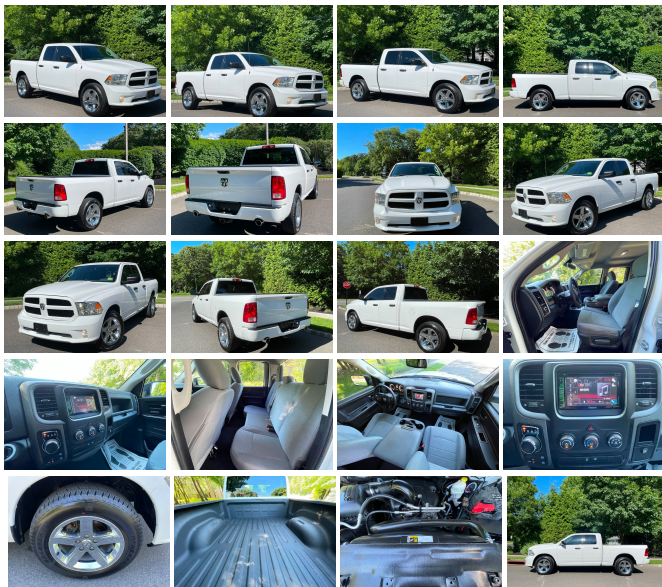

2016 RAM 1500 5.7L V8 HEMI 4X4 ONE OWNER CLEAN CARFAX EXCELLENT

View this car on our website at njtruckking.com/6970772/ebrochure

Our Price **\$24,900**

Specifications:

Year:	2016
VIN:	1C6RR7FT0GS140563
Make:	RAM 1500 5.7L V8 HEMI 4X4
Model/Trim:	ONE OWNER CLEAN CARFAX EXCELLENT
Condition:	Pre-Owned
Body:	Pickup Truck
Exterior:	White
Engine:	ENGINE: 5.7L V8 HEMI MDS VVT
Interior:	Gray
Mileage:	105,663
Drivetrain:	4 Wheel Drive
Economy:	City 13 / Highway 19

BUY IT NOW

RAM 1500 HEMI!

2016 RAM 1500 4X4

FOUR DOOR QUAD CAB

5.7L HEMI V8

AUTOMATIC TRANSMISSION

ALL POWER OPTIONS

1 OWNER, CLEAN CARFAX !

(105,663 ORIGINAL / ACTUAL MILES)

100% BONE STOCK/ UNTOUCHED !

REMOTE START

TOUCH SCREEN RADIO

BLUETOOTH

USB

CUSTOM SUBWOOFER UNDER REAR SEAT

WINDOW TINT

CALL / TEXT AARON 856-693-9370 WITH ANY QUESTIONS

2016 RAM 1500 5.7L V8 HEMI 4X4 ONE OWNER CLEAN CARFAX EXCELLENT

King of Cars and Trucks - 856-693-3181 - View this car on our website at njtruckking.com/6970772/ebrochure