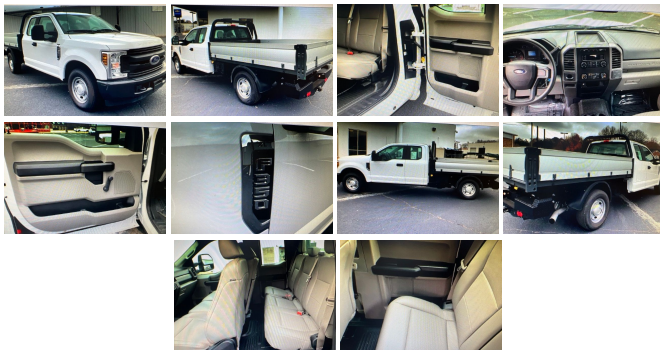

2019 Ford Super Duty F-350 SRW Pickup XL

View this car on our website at parksdeals.com/6968314/ebrochure

Our Price **\$51,991**

Specifications:

Year:	2019
VIN:	1FT8X3A66KED07634
Make:	Ford
Stock:	9K6196
Model/Trim:	Super Duty F-350 SRW Pickup XL
Condition:	Pre-Owned
Body:	Pickup Truck
Exterior:	Oxford White
Engine:	ENGINE: 6.2L 2-VALVE SOHC EFI NA V8 FLEX-FUEL
Interior:	Medium Earth Gray Cloth
Mileage:	16,809
Drivetrain:	Rear Wheel Drive

Exterior

- Steel Spare Wheel- Full-Size Spare Tire Stored Underbody w/Crankdown
- Clearcoat Paint- Black Front Bumper w/Black Rub Strip/Fascia Accent and 2 Tow Hooks
- Regular Box Style- Tires: LT245/75Rx17E BSW A/S (4)
- Wheels: 17" Argent Painted Steel -inc: painted hub covers/center ornaments
- Black Rear Step Bumper- Black Side Windows Trim and Black Front Windshield Trim