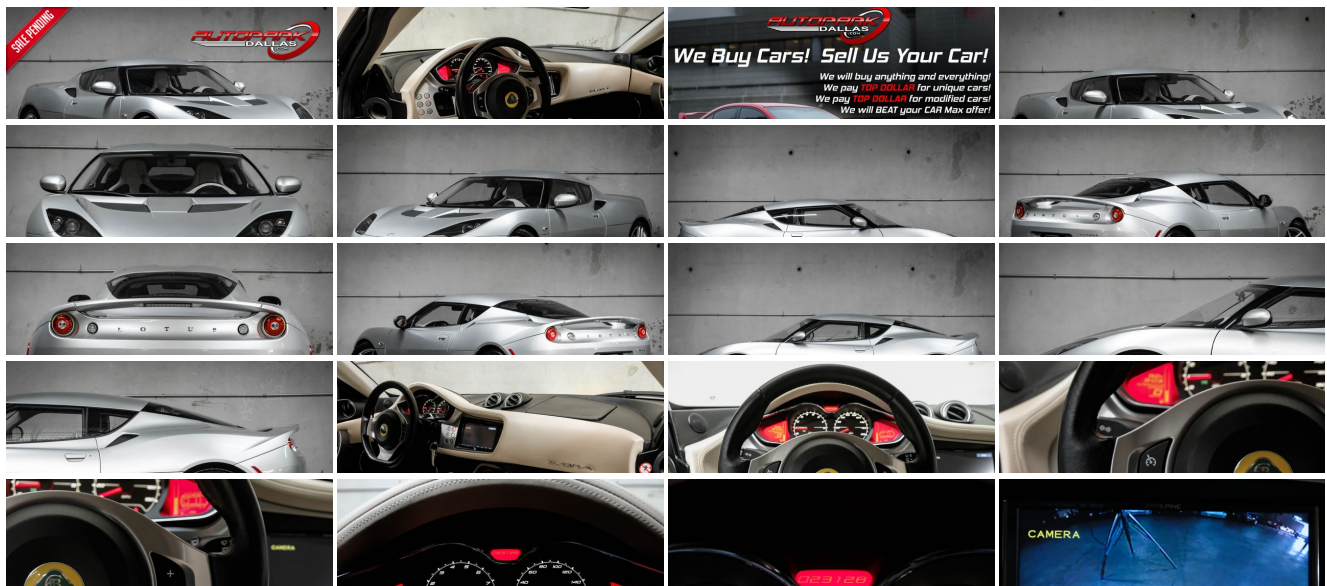

2010 Lotus Evora 2+2

Website Price \$49,995

View this vehicle on our website at autoparkdallas.com

(214) 945-2601

2061 S Stemmons Fwy , Lewisville, TX 75067

- Photos
- Details
- Contact

Specifications:

Year:	2010
VIN:	SCCLMDTU7AHA11542
Make:	Lotus
Model/Trim:	Evora 2+2
Condition:	Pre-Owned
Body:	Coupe
Exterior:	Arctic Silver Metallic
Engine:	3.5L DOHC 24-valve VVT-i mid-mounted transverse V6 engine
Interior:	Oyster Leather
Transmission:	6-SPEED MANUAL TRANSMISSION W/OD
Mileage:	23,125
Drivetrain:	Rear Wheel Drive
Economy:	City 18 / Highway 27

Vehicle Description

AutoPark Dallas is thrilled to offer you this 2010 Lotus Evora 2+2 for sale! The Evora marks a turning point for the British maker, a beautiful designed exterior and top of the line luxurious interior. The Lotus may be small and seem none threatening, but it holds tight to the road and takes any mountain roads with ease. Do not let this short stature of the Lotus pull you away, come take a look at this top of the line Evora parked here in our indoor 16,000 Sq Ft Showroom located in Dallas , Texas amongst our inventory of 100+ other Performance / Modified and Luxury cars!

2010 Lotus Evora 2+2

* Clean CarFax !*

* LOW MILEAGE !*

* 2 Sets of Keys !*

* Premium Package !*

* Technology Package !*

Arctic Silver Metallic Exterior

Oyster White Leather Interior

Exterior

- P225/35ZR19 rear performance tires- P225/40ZR18 front performance tires
- 18" front wheels- 19" rear wheels- Aerodynamic rear diffuser- Aerodynamic rear spoiler
- Bi-xenon headlights w/headlight washing system- Body-colored heated pwr mirrors
- Chrome-colored door handles- Front air dam- Intermittent windshield wiper
- LED taillights- Lotus Evora chrome ornamentation- Sculpted roof- Side scoops
- Silver cast aluminum wheels- Solar glass windows