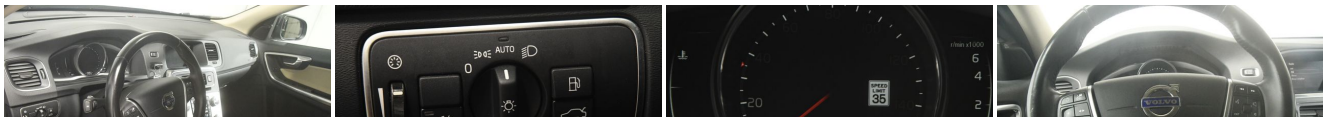

Specifications:

Year:	2018
VIN:	YV140MEL3J2398686
Make:	Volvo
Stock:	4438
Model/Trim:	V60 Dynamic w/ Safety Tech
Condition:	Pre-Owned
Body:	Sedan
Exterior:	Onyx Black Metallic
Interior:	Off-Black Leather
Mileage:	77,571
Drivetrain:	Front Wheel Drive
Economy:	City 25 / Highway 36

Vehicle Description

FREE LIFETIME POWERTRAIN WARRANTY (See Website for Complete Details - not available on Range Rover, Porsche or vehicles with over 100,000 miles). Dan Merriam's Sound Auto Wholesalers is A PLUS RATED by the Better Business Bureau - HIGHEST RATING POSSIBLE. Every vehicle is VALUE PRICED & SOUND AUTO CERTIFIED. CLICK ON THE {CARVANA? CARMAX?} TAB TO SEE HOW WE PROVIDE MORE VALUE AND CONVENIENCE THAN THE NATIONAL COMPETITORS.

Installed Options

Interior

- 60-40 Folding Bench Front Facing Fold Forward Seatback Rear Seat
- Front Center Armrest and Rear Center Armrest w/Pass-Thru w/Storage
- Full Carpet Floor Covering -inc: Carpet Front And Rear Floor Mats
- Gauges -inc: Speedometer, Odometer, Engine Coolant Temp, Tachometer, Oil Level, Trip Odometer and Trip Computer
- Power 1st Row Windows w/Front And Rear 1-Touch Up/Down - Power Rear Windows
- Smart Device Remote Engine Start- Trip Computer- 2 12V DC Power Outlets
- 2 Seatback Storage Pockets- 8-Way Driver Seat- 8-Way Passenger Seat- Air Filtration
- Analog Display
- Anti-Whiplash Fixed Front Head Restraints and Power Adjustable Rear Head Restraints
- Cargo Features -inc: Spare Tire Mobility Kit
- Carpet Floor Trim and Carpet Trunk Lid/Rear Cargo Door Trim
- Cruise Control w/Steering Wheel Controls- Day-Night Auto-Dimming Rearview Mirror
- Delayed Accessory Power- Driver And Passenger Door Bins and Audio Media Storage
- Driver And Passenger Visor Vanity Mirrors w/Passenger Illumination - Driver Foot Rest
- Dual Zone Front Automatic Air Conditioning- Engine Immobilizer
- FOB Controls -inc: Cargo Access- Fade-To-Off Interior Lighting
- Front And Rear Map Lights- Front Cupholder
- Front Sport Bucket Seats -inc: power lumbar support and power driver seat w/memory
- Full Cloth Headliner
- Full Floor Console w/Covered Storage and 2 12V DC Power Outlets
- HVAC -inc: Underseat Ducts and Headliner/Pillar Ducts - Illuminated Locking Glove Box
- Interior Trim -inc: Aluminum Instrument Panel Insert, Aluminum Door Panel Insert, Aluminum Console Insert and Metal-Look Interior Accents
- Leather/Aluminum Gear Shifter Material- Leather/Metal-Look Steering Wheel
- Leatherette Door Trim Insert- Manual Tilt/Telescoping Steering Column
- Memory Settings -inc: Door Mirrors- Mobile Hotspot Internet Access
- Outside Temp Gauge- Perimeter Alarm- Power Door Locks w/Autolock Feature
- Rear Cupholder
- Remote Keyless Entry w/Integrated Key Transmitter, Illuminated Entry, Illuminated Ignition Switch and Panic Button
- Smart Device Integration- Sport Leather Seating Surfaces- Tracker System
- Valet Function

Option Packages

Factory Installed Packages