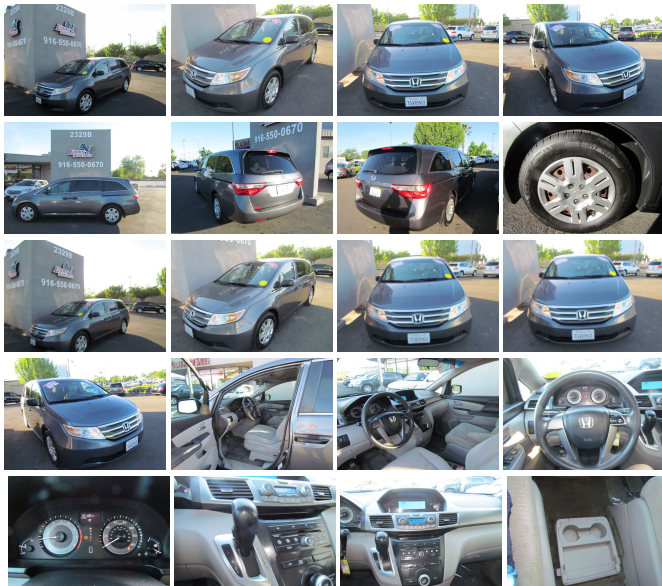

2012 Honda Odyssey LX

View this car on our website at lionsautosales.net/6965952/ebrochure

Our Price **\$10,999**

Specifications:

Year:	2012
VIN:	5FNRL5H27CB107571
Make:	Honda
Stock:	107571
Model/Trim:	Odyssey LX
Condition:	Pre-Owned
Body:	Minivan/Van
Exterior:	Gray
Engine:	3.5L SOHC MPFI 24-valve i-VTEC V6 engine
Interior:	Gray Cloth
Mileage:	131,108
Drivetrain:	Front Wheel Drive
Economy:	City 18 / Highway 27

Exterior

- 17" X 7" steel wheels w/full wheel covers- 2-speed variable intermittent windshield wipers
- Chrome tailgate garnish- Compact spare tire- Dual sliding doors
- Halogen headlights w/auto-off- Heat-rejecting glass
- Intermittent rear window wiper w/washer- P235/65R17 all-season tires- Pwr mirrors
- Rear privacy glass- Rear roofline spoiler w/integrated brakelight