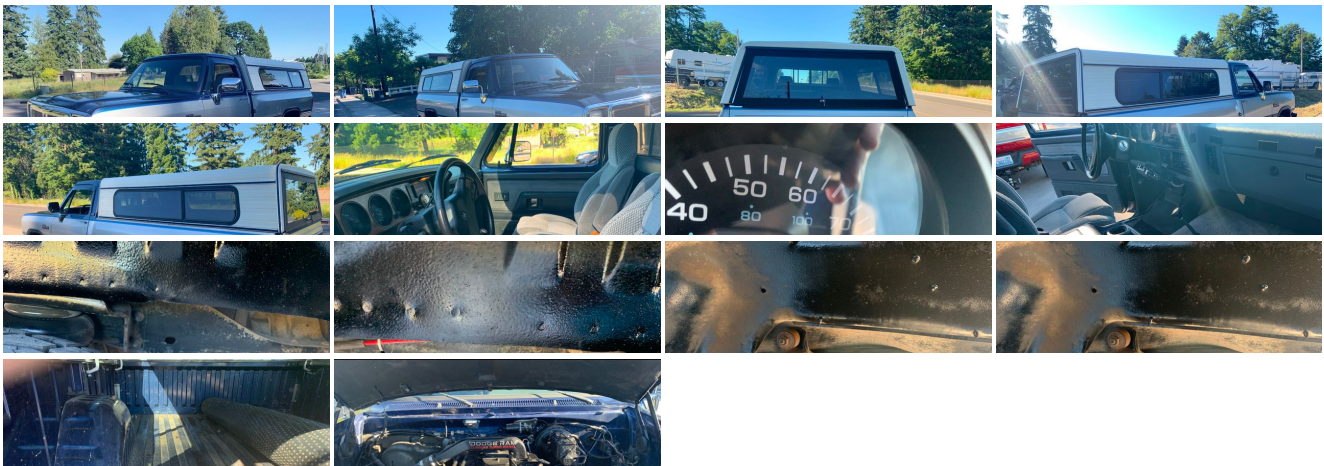

1991 DODGE RAM W250 CUMMINS DIESEL 4X4 1ST GEN ONLY 99K MILES MINT

Our Price \$32,900

View this vehicle on our website at njtruckking.com

King of Cars and Trucks

856-693-3181

1229 Broadway , Westville, New Jersey 08093

Photos

Details

Contact

Specifications:

Year: 1991
VIN: 1B7KM2689MS231205
Make: DODGE RAM W250 CUMMINS
Model/Trim: DIESEL 4X4 1ST GEN ONLY 99K MILES MINT
Condition: Pre-Owned
Exterior: Blue
Interior: Gray
Mileage: 99,063
Drivetrain: 4 Wheel Drive

Vehicle Description

1ST GEN CUMMINS!

1991 DODGE RAM W250 4X4

REG CAB

5.9L CUMMINS TURBO DIESEL

AUTOMATIC TRANSMISSION

(ONLY 99,063 ORIGINAL / ACTUAL MILES)

ELDERLY OWNED

WEST COAST RUST FREE TRUCK

EXCELLENT CONDITION

RUNS AND DRIVES 100% AND TIGHT

ALWAYS SERVICED AND DETAILED

MINT!

IMPOSSIBLE TO FIND EM LIKE THIS ONE!

BED TOPPER

LIKE NEW TIRES!