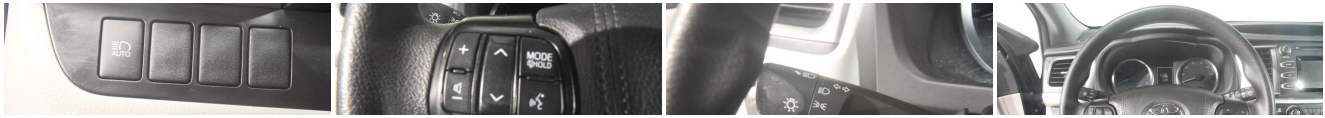

Photos
Details
Contact

Specifications:

Year:	2019
VIN:	5TDBZRFH0KS960242
Make:	Toyota
Stock:	4408
Model/Trim:	Highlander LE Plus w/ Safety Tech
Condition:	Pre-Owned
Body:	SUV
Exterior:	Midnight Black Metallic
Engine:	Engine: 3.5L V6 w/D-4S
Interior:	Black Cloth
Mileage:	40,306
Drivetrain:	All Wheel Drive
Economy:	City 20 / Highway 27