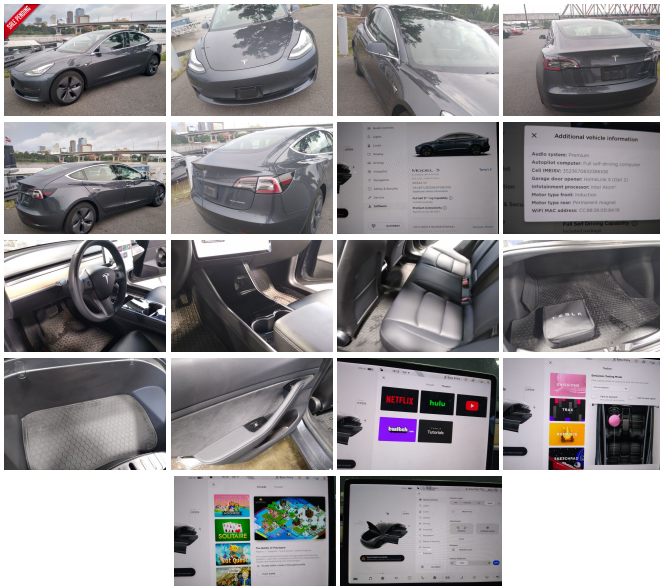

Specifications:

Year:	2019
VIN:	5YJ3E1EB6KF386300
Make:	Tesla
Stock:	10090
Model/Trim:	Model 3 Long Range FSD
Condition:	Pre-Owned
Body:	Sedan
Exterior:	GRAY
Interior:	Black
Mileage:	29,607
Drivetrain:	All Wheel Drive
Economy:	City 120 / Highway 112

Full Self Driving already purchased/installed.