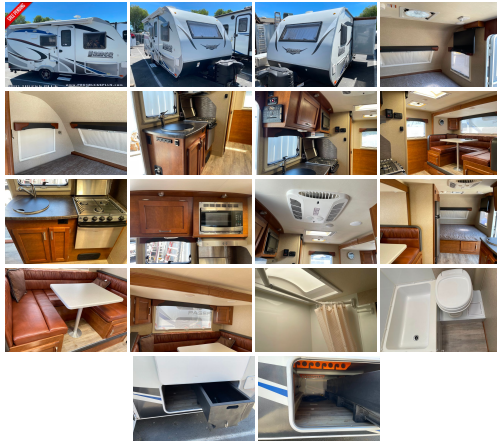

2018 Lance 1575 Travel trailer

Eli Cork (925)243-9000

View this car on our website at protrucksplus.com/6963037/ebrochure

Our Price **\$29,995**

Specifications:

Year:	2018
VIN:	321656
Make:	Lance
Model/Trim:	1575 Travel trailer
Condition:	Pre-Owned
Type:	Travel Trailer
Exterior:	White

Specs

Floor Length - 15'9"	Gross Dry Weight - 2650 lbs	Fresh Tank - 2
Overall Length - 20'5"	Hitch Dry Weight - 225 lbs	Grey Tank - 2
Exterior Width - 84-3/4"	Axle Weight - 2425 lbs	Black Tank - 2
Exterior Height - 117"	Cargo Carrying Capacity - 1050 lbs	Refrigerator - 1
Interior Height - 78"	GVWR - 3700 lbs	Propane - one
Sleeping Capacity - 4	Tire Size - ST205/75R14	Furnace - 18,000 BTU

Let's Talk Options

With windows on every side, see the world from every angle. Weighing in at 2650 lbs, the 1575 keeps it light with all the amenities of the bigger rigs and keeps it roomy with Lance's super slideout. A rear corner dry bath, queen sized bed, and the "super slideout" huge U-shaped dinette that converts to a bed for two is just the beginning. Take this little guy to the next level and sit in style with a power awning with LED lighting.

Black Tank Flush	Skylight - Dual Pane
Bath Tub	Medicine Cabinet
Bedsprad w/Throw Pillows	Deluxe Queen Innerspring Mattress w/
LED Reading Lights	Solar on the Side Pre-Wire (Receptacle)
Aluminum Framed Sidewalls/Floor/Ceiling	Azdel Interior Panel Walls
Block Foam Insulation Throughout	Laminated, Insulated Floor and Ceiling
One-Piece Fiberglass Roof	Dinette w/Reversible Cushions
12v/USB Charging Port	AM/FM/DVD Stereo w/Int & Ext Speak
Power Roof Vent in Bath	Pre-Wired for Roof Air & Fantastic Ver