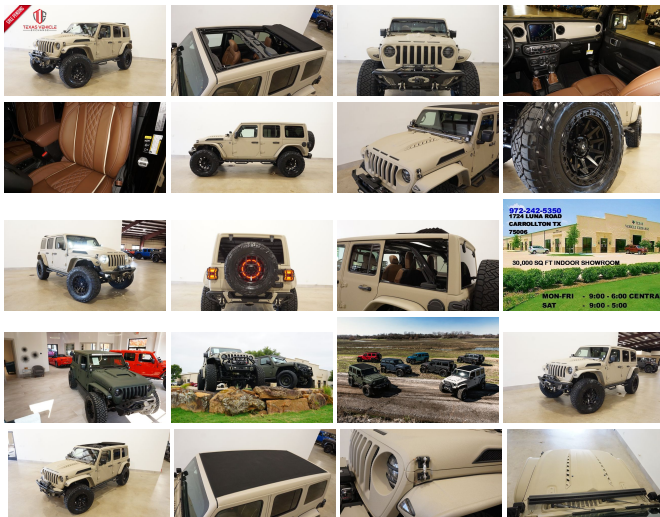

2021 Jeep Wrangler Unlimited Sport 4X4 SKY TOP,DUPONT KEVLAR,LIFT,NAV

View this car on our website at tveauto.com/6962971/ebrochure

Our Price **\$87,900**

Specifications:

Year:	2021
VIN:	1C4HJXDG4MW659167
Make:	Jeep
Stock:	659167
Model/Trim:	Wrangler Unlimited Sport 4X4 SKY TOP,DUPONT KEVLAR,LIFT,NAV
Condition:	Pre-Owned
Body:	SUV
Exterior:	Tan
Engine:	ENGINE: 3.6L V6 24V VVT ETORQUE UPG I
Interior:	Brown Leather
Transmission:	TRANSMISSION: 8-SPEED AUTOMATIC (850RE)
Mileage:	77
Drivetrain:	4 Wheel Drive
Economy:	City 17 / Highway 23

NATION WIDE FINANCING

SUBMIT CREDIT APP WWW.TVEAUTO.COM

OR CALL 972-242-5350

"GOBI TAN EDITION"

CUSTOM BUILT **KEVLAR** 2021 JEEP
WRANGLER JL UNLIMITED SPORT 4X4
WITH 25S PACKAGE

UPGRADES INCLUDE:

- * GOBI TAN KEVLAR COATING
- * SKY ONE-TOUCH POWER TOP WITH REMOVABLE REAR QUARTER WINDOWS
- * CUSTOM ALEA BROWN LEATHER WITH TAN STITCHING
- * FACTORY REMOTE START
- * COLD WEATHER GROUP
- * CONVENIENCE GROUP
- * SUN AND SOUND PACKAGE
- * FACTORY 8.4 INCH TOUCH SCREEN NAVIGATION WITH HD AM/FM/SIRIUS STEREO & ALPINE PREMIUM AUDIO SYSTEM
- * FACTORY BACK-UP CAMERA
- * U-CONNECT
- * SMITTYBILT APOLLO JL FRONT BUMPER WITH 2 MINI LED LIGHT BARS & LED FOGLIGHTS
- * FRONT D-RINGS & ISOLATORS (GOBI TAN)
- * SMITTYBILT NEW GEN II "X20" 10,000 LB WATERPROOF AND WIRELESS CONTROL WINCH WITH SYNTHETIC ROPE
- * FACTOR 55 PROLINK (BLACK)
- * FACTORY LED HEADLIGHTS
- * RUGGED RIDGE BLACK HEADLIGHT GUARDS
- * CUSTOM JL HEAT EXPULSION HOOD
- * DRAKE OFF ROAD HOOD LATCHES
- * BUSHWACKER JL FLAT STYLE FENDERS
- * RUBICON EXPRESS 2.5" LIFT KIT WITH TERAFLEX FALCON SHOCKS
- * TERAFLEX FALCON STABILIZER KIT
- * VOSWITCH 6 CHANNEL CUSTOM INTEGRATED SWITCH PANEL