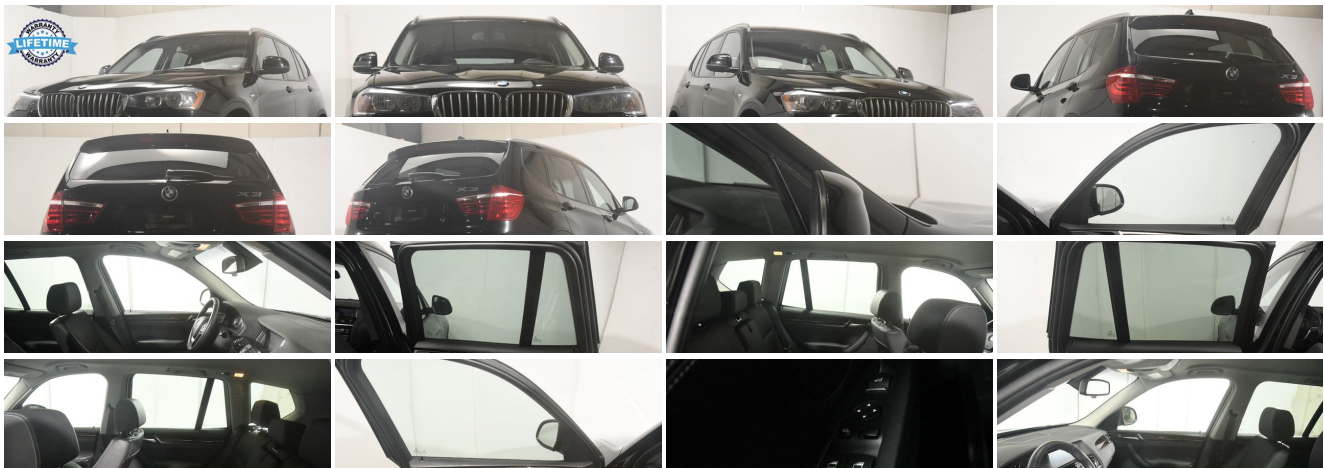

2016 BMW X3 xDrive28i w/ Nav

Eric Zuwalick

No-Haggle Price $23,499

View this vehicle on our website at soundautowholesalers.com

139 W Main St, Branford, CT 06405

Photos
Details
Contact