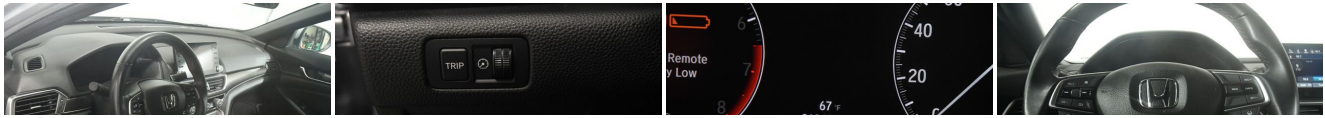

Specifications:

Year:	2019
VIN:	1HGCV1E39KA157029
Make:	Honda
Stock:	4421
Model/Trim:	Accord Sport 1.5T Manual
Condition:	Pre-Owned
Body:	Sedan
Exterior:	Lunar Silver Metallic
Engine:	Engine: 1.5T I-4 DOHC 16-Valve Turbocharged VTEC
Interior:	Black Cloth
Mileage:	13,956
Drivetrain:	Front Wheel Drive
Economy:	City 26 / Highway 35

Vehicle Description

FREE LIFETIME POWERTRAIN WARRANTY (See Website for Complete Details - not available on Range Rover, Porsche or vehicles with over 100,000 miles). Dan Merriam's Sound Auto Wholesalers is a PLUS RATED by the Better Business Bureau -HIGHEST RATING POSSIBLE. Every vehicle is VALUE PRICED & SOUND AUTO CERTIFIED. CLICK ON THE {CARVANA? CARMAX?} TAB TO SEE HOW WE PROVIDE MORE VALUE AND CONVENIENCE THAN THE NATIONAL COMPETITORS.

Installed Options

Interior

- FOB Controls -inc: Cargo Access and Windows
- Full Carpet Floor Covering -inc: Carpet Front And Rear Floor Mats
- Gauges -inc: Speedometer, Odometer, Engine Coolant Temp, Tachometer, Trip Odometer and Trip Computer
- Power 1st Row Windows w/Driver And Passenger 1-Touch Up/Down
- Power Door Locks w/Autolock Feature- Power Rear Windows
- Proximity Key For Push Button Start Only
- Remote Keyless Entry w/Integrated Key Transmitter, Illuminated Entry, Illuminated Ignition Switch and Panic Button
- Trip Computer- 1 Seatback Storage Pocket- 2 12V DC Power Outlets
- 4-Way Passenger Seat -inc: Manual Recline and Fore/Aft Movement
- 60-40 Folding Bench Front Facing Fold Forward Seatback Rear Seat
- 8-Way Driver Seat- Air Filtration- Cargo Area Concealed Storage- Cargo Space Lights
- Carpet Floor Trim and Carpet Trunk Lid/Rear Cargo Door Trim - Cloth Door Trim Insert
- Cloth Seat Trim- Cruise Control w/Steering Wheel Controls- Day-Night Rearview Mirror
- Delayed Accessory Power- Digital/Analog Appearance
- Distance Pacing w/Traffic Stop-Go
- Driver And Passenger Visor Vanity Mirrors w/Driver And Passenger Illumination
- Driver Foot Rest- Dual Zone Front Automatic Air Conditioning- Engine Immobilizer
- Fade-To-Off Interior Lighting
- Front Bucket Seats -inc: driver's seat 12-way power adjustment and driver's seat 4-way power lumbar support
- Front Center Armrest and Rear Center Armrest- Front Cupholder- Front Map Lights
- Full Cloth Headliner
- Full Floor Console w/Covered Storage, Mini Overhead Console w/Storage and 2 12V DC Power Outlets
- HVAC -inc: Underseat Ducts
- Instrument Panel Covered Bin, Driver / Passenger And Rear Door Bins
- Interior Trim -inc: Metal-Look Instrument Panel Insert, Metal-Look Door Panel Insert and Metal-Look Interior Accents
- Leather Gear Shifter Material- Leather Steering Wheel- Locking Glove Box
- Manual Adjustable Front Head Restraints and Manual Adjustable Rear Head Restraints
- Manual Tilt/Telescoping Steering Column- Outside Temp Gauge- Perimeter Alarm

Option Packages

Factory Installed Packages

LUNAR SILVER METALLIC

BLACK, CLOTH SEAT TRIM