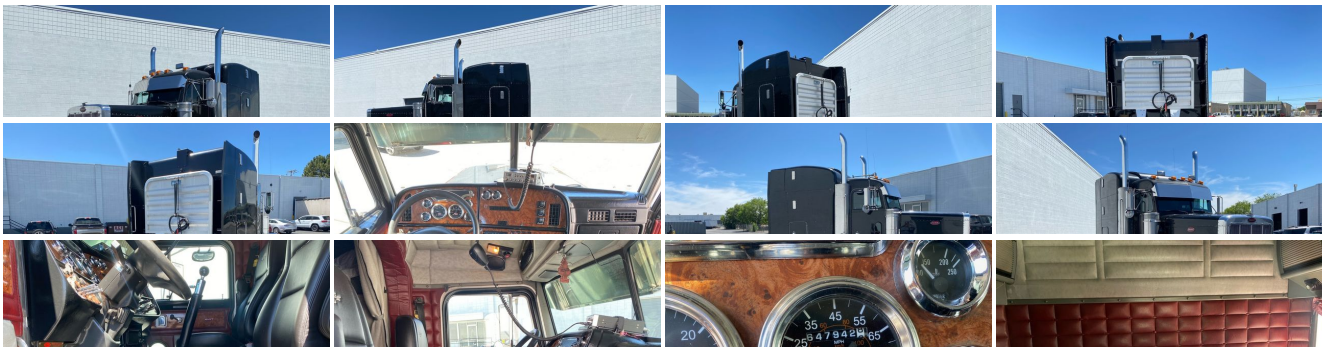

2003 Peterbilt 379 Peterbilt 379 Sleeper - Cat 6NZ Motor

Alan Shaw

Our Price \$0

View this vehicle on our website at bigcityrigs.com

1090 S Pioneer Rd, Salt Lake City, UT 84104

Photos
Details
Contact

Specifications:

Year:	2003
VIN:	1XP5DB9X73D596371
Make:	Peterbilt
Model/Trim:	379 Peterbilt 379 Sleeper - Cat 6NZ Motor
Condition:	Pre-Owned
Exterior:	Black
Interior:	Burgundy
Mileage:	675,000
Truck Type:	Semi - Sleeper Conventional

Vehicle Description

2003 Peterbilt 379 - Awesome riding truck - C15 Cat Motor (Single Turbo/ 490 HP) 6NZ - backed by Eaton Fuller 10 Speed - 255 WB - American Class Interior (cleanest you'll find) - Cold AC - Only 675k miles - Check out our website for pricing - Give us call for more details 801.889.0714 - Dealer # 225B