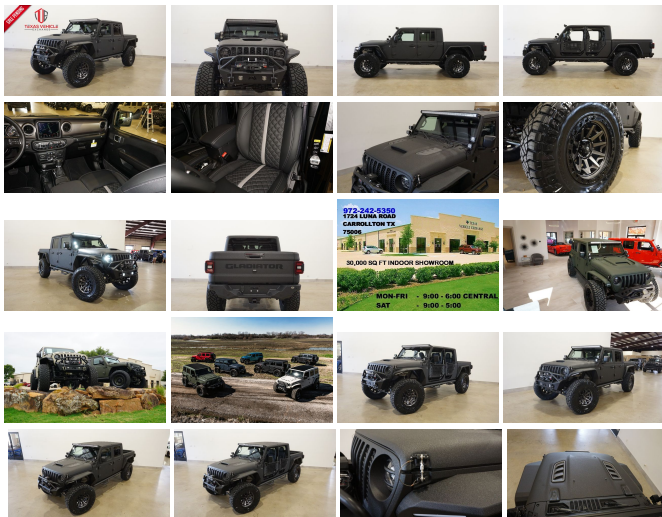

2021 Jeep Gladiator Sport 4X4 DIESEL,DUPONT KEVLAR,LIFTED,BUMPERS,NAV

View this car on our website at tveauto.com/6958090/ebrochure

Our Price **\$89,900**

Specifications:

Year:	2021
VIN:	1C6JJTAM7ML531051
Make:	Jeep
Stock:	531051
Model/Trim:	Gladiator Sport 4X4 DIESEL,DUPONT KEVLAR,LIFTED,BUMPERS,NAV
Condition:	Pre-Owned
Body:	Pickup Truck
Exterior:	Black
Engine:	ENGINE: 3.0L V6 TURBO DIESEL W/ESS G3
Interior:	Black Leather
Transmission:	TRANSMISSION: 8-SPEED AUTOMATIC (8HP75)
Mileage:	121
Drivetrain:	4 Wheel Drive
Economy:	City 16 / Highway 22

NATION WIDE FINANCING

SUBMIT CREDIT APP WWW.TVEAUTO.COM

OR CALL 972-242-5350

"RAPTOR BLACK EDITION"

CUSTOM BUILT **KEVLAR** 2021 JEEP
GLADIATOR SPORT 4X4 WITH 26S
PACKAGE

UPGRADES INCLUDE:

- * RAPTOR BLACK KEVLAR COATING WITH ANTHRACITE ACCENTS
- * 3.0L V6 TURBO DIESEL ENGINE WITH START STOP
- * CUSTOM ALEA BLACK LEATHER WITH SILVER STITCHING
- * FACTORY REMOTE START
- * COLD WEATHER GROUP
- * POPULAR EQUIPMENT PACKAGE
- * ACTIVE SAFETY GROUP
- * ADAPTIVE CRUISE CONTROL/FWD COLLISION WARNING PLUS
- * FACTORY 8.4 INCH TOUCH SCREEN NAVIGATION WITH HD AM/FM/SIRIUS STEREO & ALPINE PREMIUM AUDIO SYSTEM
- * FACTORY BACK-UP CAMERA
- * U-CONNECT
- * 4 BODY ARMOR TRAIL DOORS & RECON MIRRORS
- * FAB FOURS STUBBY FRONT BUMPER WITH LED FOGLIGHTS
- * FRONT D-RINGS & ISOLATORS (ANTHRACITE)
- * SMITTYBILT NEW GEN II "X20" 10,000 LB WATERPROOF AND WIRELESS CONTROL WINCH WITH SYNTHETIC ROPE
- * FACTOR 55 PROLINK (BLACK)
- * FACTORY MESH GRILLE PAINTED (ANTHRACITE)
- * FACTORY LED HEADLIGHTS
- * RUGGED RIDGE BLACK HEADLIGHT GUARDS
- * NEW CUSTOM VENTED HOOD