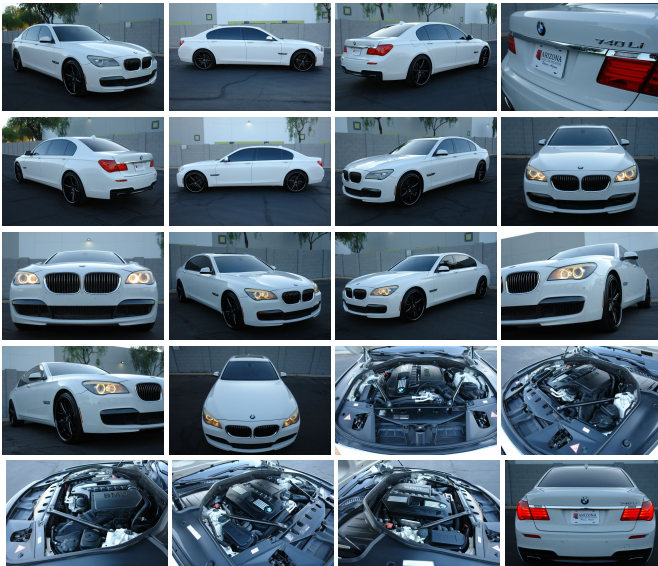

2012 BMW 7-Series 740Li

Danny Diedrich 602-513-3298

View this car on our website at arizonaclassiccarsales.com/6956291/ebrochure

Our Price **\$13,950**

Retail Value **\$17,950**

Specifications:

Year:	2012
VIN:	WBAKB4C50CC575877
Make:	BMW
Stock:	575877
Model/Trim:	7-Series 740Li
Condition:	Pre-Owned
Body:	Sedan
Exterior:	White
Engine:	3.0-liter, dual overhead cam (DOHC), 24-valve, 315-hp inline 6-cylinder engine -inc: TwinPower Turbo technology, piezo direct fuel injection, Valvetronic, Double-VANOS steplessly variable valve timing
Interior:	Black Leather
Mileage:	117,498
Drivetrain:	Rear Wheel Drive
Economy:	City 17 / Highway 25

Arizona Classic Car Sales is thrilled to offer this stunning 2012 BMW 740LI in beautiful white over black leather interior. LOADED with options including heated / cooled seats, rear shades, 22' wheels, sunroof, rear climate control, heads up display, steering wheel controls, "M" option, Xenon head lights, soft close doors, power trunk, xm, navigation, CLEAN CAR-FAX, and more..!!

Exterior

- 18" x 8.0" double-spoke light alloy wheels (style 234) -inc: P245/50R18 run-flat all-season tires
- Adaptive brake lights
- Body-color bumpers w/hydraulic energy absorbers & (front only) compressible elements
- Body-color exterior door handles- Body-color roof trim strips- Halogen free-form foglights
- Intermittent rain-sensing windshield wipers w/adjustable & vehicle-speed-sensitive wiping interval, single-wipe control, windshield-washer system w/heated washer jets
- Pathway lighting feature, programmable via vehicle & key memory
- Power 2-way tilt/slide glass moonroof w/key-off & "one-touch" operation, sunshade, wind deflector
- Power adjustable, power-folding, heated, auto-dimming, body-color side-view mirrors -inc: 2-position memory, RH automatic tilt-down in reverse
- Xenon adaptive headlights -inc: dynamic auto-leveling, corona headlight-rings & cornering lights, retractable high-intensity headlight washers