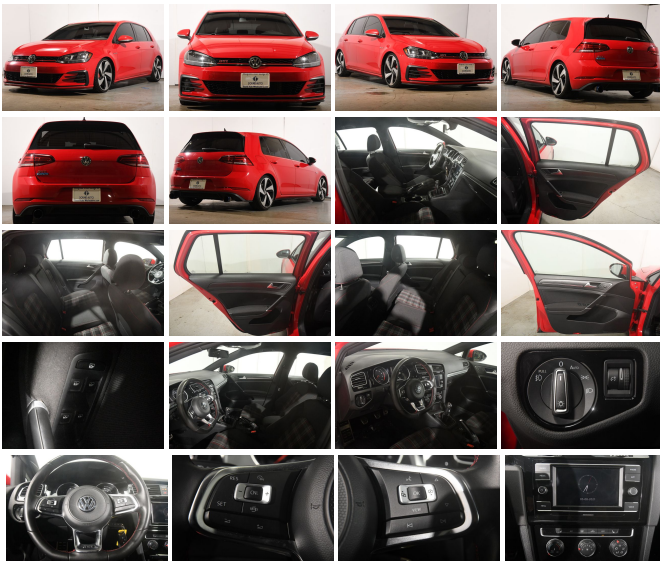

139 W Main St
Branford, CT 06405

2020 Volkswagen Golf GTI S

Eric Zuwalick

View this car on our website at soundautowholesalers.com/6952536/ebrochure

No-Haggle Price **\$26,999**

Specifications:

- Year:** 2020
- VIN:** 3VW5T7AU9LM003212
- Make:** Volkswagen
- Stock:** 5311
- Model/Trim:** Golf GTI S
- Condition:** Pre-Owned
- Body:** Sedan
- Exterior:** Tornado Red
- Engine:** Engine: 2.0L TSI DOHC 16-Valve Turbocharged 4-Cyl -inc: direct fuel injection
- Interior:** Titan Black w/Clark Plaid Cloth
- Mileage:** 23,708
- Drivetrain:** Front Wheel Drive
- Economy:** City 24 / Highway 32

Exterior

- Auto On/Off Aero-Composite Halogen Daytime Running Headlamps w/Delay-Off
- Black Grille- Black Side Windows Trim and Black Front Windshield Trim
- Body-Colored Door Handles- Body-Colored Front Bumper
- Body-Colored Power Heated Side Mirrors w/Manual Folding and Turn Signal Indicator
- Body-Colored Rear Bumper- Clearcoat Paint
- Compact Spare Tire Mounted Inside Under Cargo
- Fixed Rear Window w/Fixed Interval Wiper and Defroster- Front Fog Lamps
- Fully Galvanized Steel Panels- LED Brakelights- Liftgate Rear Cargo Access
- Light Tinted Glass- Lip Spoiler
- Speed Sensitive Rain Detecting Variable Intermittent Wipers w/Heated Jets
- Steel Spare Wheel- Tailgate/Rear Door Lock Included w/Power Door Locks
- Tires: 225/40R18 92H All-Season- Wheels: 18" 5-Spoke 2-Tone Machined Alloy