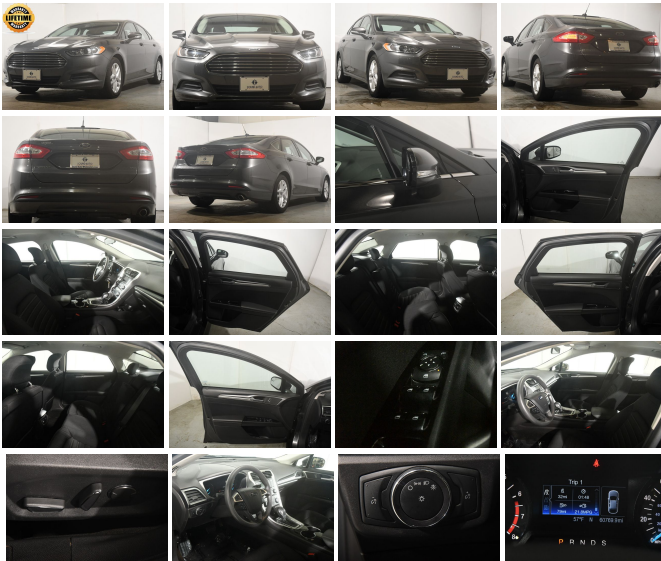

## Specifications:

<b>Year:</b>	2015
<b>VIN:</b>	3FA6P0H75FR156847
<b>Make:</b>	Ford
<b>Stock:</b>	4374
<b>Model/Trim:</b>	Fusion SE
<b>Condition:</b>	Pre-Owned
<b>Body:</b>	Sedan
<b>Exterior:</b>	Magnetic
<b>Engine:</b>	ENGINE: 2.5L IVCT
<b>Interior:</b>	Charcoal Black Cloth
<b>Mileage:</b>	60,769
<b>Drivetrain:</b>	Front Wheel Drive
<b>Economy:</b>	City 22 / Highway 34