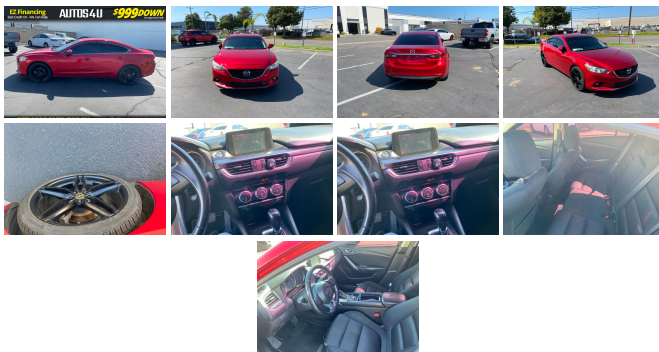

## 2016 Mazda Mazda6 i Sport

View this car on our website at [autos4u.biz/6951031/ebrochure](http://autos4u.biz/6951031/ebrochure)

Our Price **\$9,995**

### Specifications:

<b>Year:</b>	2016
<b>VIN:</b>	JM1GJ1U54G1425085
<b>Make:</b>	Mazda
<b>Model/Trim:</b>	Mazda6 i Sport
<b>Condition:</b>	Pre-Owned
<b>Body:</b>	Sedan
<b>Exterior:</b>	Burgundy
<b>Engine:</b>	Engine: SKYACTIV-G 2.5L DOHC 16-Valve I4 -inc: Variable Valve Timing (VVT)
<b>Interior:</b>	Black Cloth
<b>Mileage:</b>	120,000
<b>Drivetrain:</b>	Front Wheel Drive
<b>Economy:</b>	City 26 / Highway 38