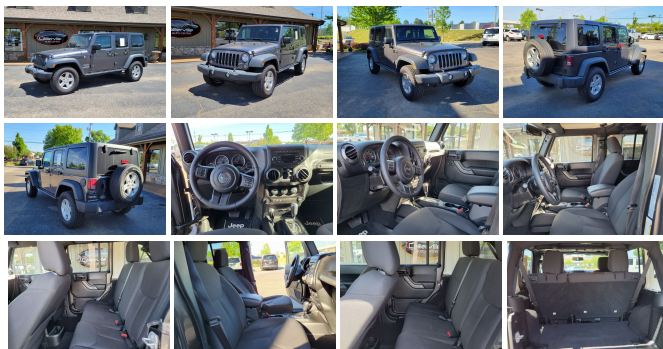

## 2017 Jeep Wrangler Unlimited Sport

View this car on our website at [colliervilleautocenter.com/6950364/ebrochure](http://colliervilleautocenter.com/6950364/ebrochure)

Our Price **\$31,995**

### Specifications:

<b>Year:</b>	2017
<b>VIN:</b>	1C4BJWDG5HL623687
<b>Make:</b>	Jeep
<b>Stock:</b>	3654
<b>Model/Trim:</b>	Wrangler Unlimited Sport
<b>Condition:</b>	Pre-Owned
<b>Body:</b>	SUV
<b>Exterior:</b>	Granite Crystal Metallic Clearcoat
<b>Engine:</b>	ENGINE: 3.6L V6 24V VVT
<b>Interior:</b>	Black Cloth
<b>Mileage:</b>	52,565
<b>Drivetrain:</b>	4 Wheel Drive
<b>Economy:</b>	City 16 / Highway 20

### Exterior

- Aero-Composite Halogen Headlamps- Black Door Handles- Black Fender Flares
- Black Front Bumper w/2 Tow Hooks- Black Manual Side Mirrors w/Manual Folding
- Black Rear Bumper w/1 Tow Hook- Black Side Windows Trim- Body-Colored Grille