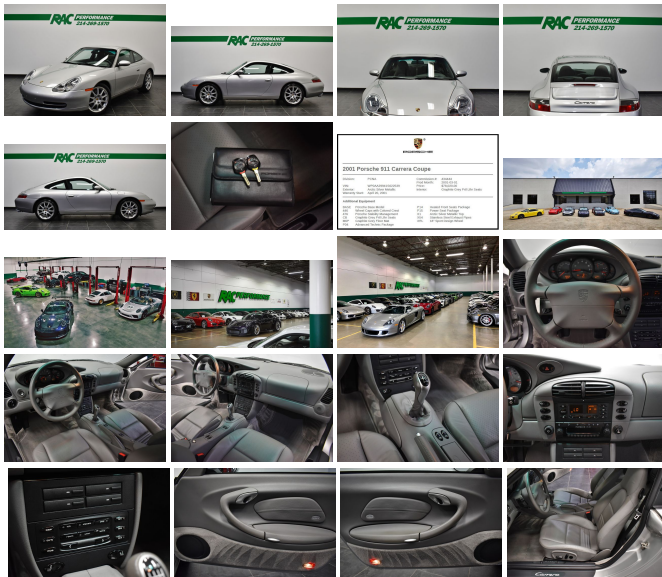

Our Price **\$40,995**

Specifications:

Year:	2001
VIN:	WP0AA29941S622539
Make:	Porsche
Stock:	R3360
Model/Trim:	911 Carrera
Condition:	Pre-Owned
Body:	Coupe
Exterior:	Arctic Silver Metallic
Engine:	3.4L DOHC aluminum water-cooled horizontally-opposed 6 cyl engine
Interior:	Graphite Grey
Transmission:	6-Speed Manual
Mileage:	24,502
Drivetrain:	Rear Wheel Drive
Economy:	City 17 / Highway 25

Contact our professional sales staff at 214-269-1570 for any questions or additional information. We also offer competitive finance rates as low as 6.9%.

We hand pick only the finest automobiles to sell and every vehicle gets a rigorous internal inspection by our certified technicians. At our 9000 square foot state of the art facility, RAC Performance offers service on Porsche, RUF, Ferrari, Maserati and Lamborghini models. We offer dealership quality service and repairs at competitive prices and only sell the finest vehicles! RAC Performance cannot guarantee the availability of vehicle books/manuals, additional keys, or additional accessories with vehicle purchase, unless otherwise stated in the vehicle description or by an RAC sales professional.

Stop by and check out our state-of-the-art Service Department, Performance Shop and Huge 32,000 square foot Indoor Showroom!

We facilitate door-to-door shipping to anywhere in the world at an affordable price.