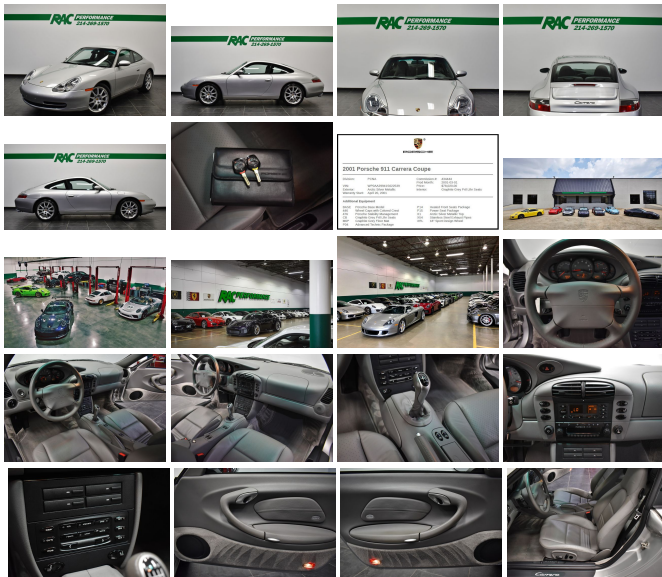

Our Price **\$41,995**

Specifications:

Year:	2001
VIN:	WP0AA29941S622539
Make:	Porsche
Stock:	R3360
Model/Trim:	911 Carrera
Condition:	Pre-Owned
Body:	Coupe
Exterior:	Arctic Silver Metallic
Engine:	3.4L DOHC aluminum water-cooled horizontally-opposed 6 cyl engine
Interior:	Graphite Grey
Transmission:	6-Speed Manual
Mileage:	24,502
Drivetrain:	Rear Wheel Drive
Economy:	City 17 / Highway 25

Contact our professional sales staff at 214-269-1570 for any questions or additional information. We also offer competitive finance rates as low as 6.9%.

We hand pick only the finest automobiles to sell and every vehicle gets a rigorous internal inspection by our certified technicians. At our 9000 square foot state of the art facility, RAC Performance offers service on Porsche, RUF, Ferrari, Maserati and Lamborghini models. We offer dealership quality service and repairs at competitive prices and only sell the finest vehicles! RAC Performance cannot guarantee the availability of vehicle books/manuals, additional keys, or additional accessories with vehicle purchase, unless otherwise stated in the vehicle description or by an RAC sales professional.